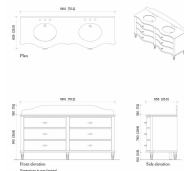

Dimensions

Product dimensions: H109.8 x W191 x D63.5cm /
H43.2 x W75.2 x D25"

Product weight: 185kg / 407.9lbs

Number of boxes: 2

Details

Assembly required: Yes
Backsplash included?: Yes
Basin overflow?: Yes
Care instructions: To keep your vanity unit in the best condition, we advise the following suggestions. Although our vanity tops are hardwearing, prevent placing sharp objects or excessive heat on the surface as this will cause irreversible damage. Care should also be taken not to drop any heavy objects onto the top as the surface may crack. For general cleaning, use a damp, soapy cloth. We also advise dusting often using a clean, soft, dry and lint-free cloth. All spills, including corrosive liquids and make-up should be wiped off immediately without the use of bleach products, scouring pads or multi-surface cleaners. Avoid leaving water to lie on the surface as our bathroom vanity units are water-resistant but not waterproof.
Clearance: 5.9"
Counter thickness: 1.4"
Drawer dimensions: H15.5 x W82 x D39cm
Feet: Plastic glide
Finish: Mid-tone Olive Ash Burl, Antique Brass and honed Marble
Frame: Acacia Wood, Poplar Wood, Ash Wood and moisture-resistant MDF
Handles: Carrara marble and steel
Material: Acacia Wood, Ash Wood, Poplar Wood, moisture-resistant MDF, moisture-resistant Plywood, Oak Veneer, Olive Ash Burl Veneer, Okoume Veneer, Arabescato Corchia Marble, Carrara Marble, Ceramic sink and Steel
Removable legs: No
Sink dimensions: H19.2 x W54.2 x D44.4cm
Sink included?: Yes
Sink installation: Undermount
Tap hole diameter: 1.4"
Taps included?: No
Type of tap: Mixer tap