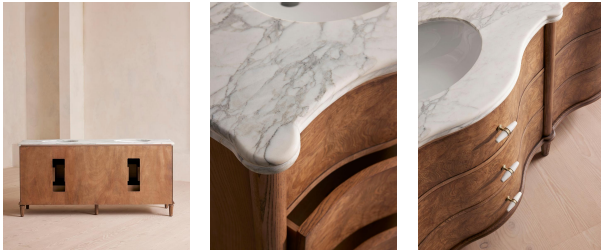

Dimensions

Product dimensions: H109.8 x W191 x D63.5cm /
H43.2 x W75.2 x D25"

Product weight: 185kg / 407.9lbs

Number of boxes: 2