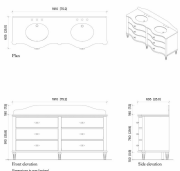

Dimensions

Product dimensions: H109.8 x W191 x D63.5cm /
H43.2 x W75.2 x D25"

Product weight: 185kg / 407.9lbs

Number of boxes: 2

Details

Assembly required: Yes
Backsplash included?: Yes
Basin overflow?: Yes
Care instructions: To keep your vanity unit in the best condition, we advise the following suggestions. Although our vanity tops are hardwearing, prevent placing sharp objects or excessive heat on the surface as this will cause irreversible damage. Care should also be taken not to drop any heavy objects onto the top as the surface may crack. For general cleaning, use a damp, soapy cloth. We also advise dusting often using a clean, soft, dry and lint-free cloth. All spills, including corrosive liquids and make-up should be wiped off immediately without the use of bleach products, scouring pads or multi-surface cleaners. Avoid leaving water to lie on the surface as our bathroom vanity units are water-resistant but not waterproof.
Clearance: 5.9"
Counter thickness: 1.4"
Drawer dimensions: H15.5 x W82 x D39cm
Feet: Plastic glide
Finish: Mid-tone Olive Ash Burl, Antique Brass and honed Marble
Frame: Acacia Wood, Poplar Wood, Ash Wood and moisture-resistant MDF
Handles: Carrara marble and steel
Material: Acacia Wood, Ash Wood, Poplar Wood, moisture-resistant MDF, moisture-resistant Plywood, Oak Veneer, Olive Ash Burl Veneer, Okoume Veneer, Arabescato Corchia Marble, Carrara Marble, Ceramic sink and Steel
Removable legs: No
Sink dimensions: H19.2 x W54.2 x D44.4cm
Sink included?: Yes
Sink installation: Undermount
Tap hole diameter: 1.4"
Taps included?: No
Type of tap: Mixer tap