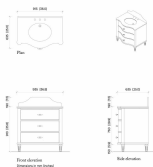

### Dimensions

Product dimensions: H110 x W94 x D64cm / H43 x W37 x D25"

Product weight: 99kg / 218.3lbs

Number of boxes: 3

## Details

Assembly required: Yes  
Backsplash included?: Yes  
Basin overflow?: Yes  
Care instructions: To keep your vanity unit in the best condition, we advise the following suggestions. Although our vanity tops are hardwearing, prevent placing sharp objects or excessive heat on the surface as this will cause irreversible damage. Care should also be taken not to drop any heavy objects onto the top as the surface may crack. For general cleaning, use a damp, soapy cloth. We also advise dusting often using a clean, soft, dry and lint-free cloth. All spills, including corrosive liquids and make-up should be wiped off immediately without the use of bleach products, scouring pads or multi-surface cleaners. Avoid leaving water to lie on the surface as our bathroom vanity units are water-resistant but not waterproof.  
Clearance: 5.9"  
Counter thickness: 1.4"  
Drawer dimensions: H15.5 x W73.5 x D45cm  
Feet: Plastic glide  
Finish: Mid-tone Olive Ash Burl, Antique Brass and honed Marble  
Frame: Acacia Wood, Poplar Wood, Ash Wood and moisture-resistant MDF  
Handles: Carrara marble and steel  
Material: Acacia Wood, Ash Wood, Poplar Wood, moisture-resistant MDF, moisture-resistant Plywood, Oak Veneer, Olive Ash Burl Veneer, Okoume Veneer, Arabescato Corchia Marble, Carrara Marble, Ceramic sink and Steel  
Removable legs: No  
Sink dimensions: H19.2 x W54.2 x D44.4cm  
Sink included?: Yes  
Sink installation: Undermount  
Tap hole diameter: 1.4"  
Taps included?: No  
Type of tap: Mixer tap