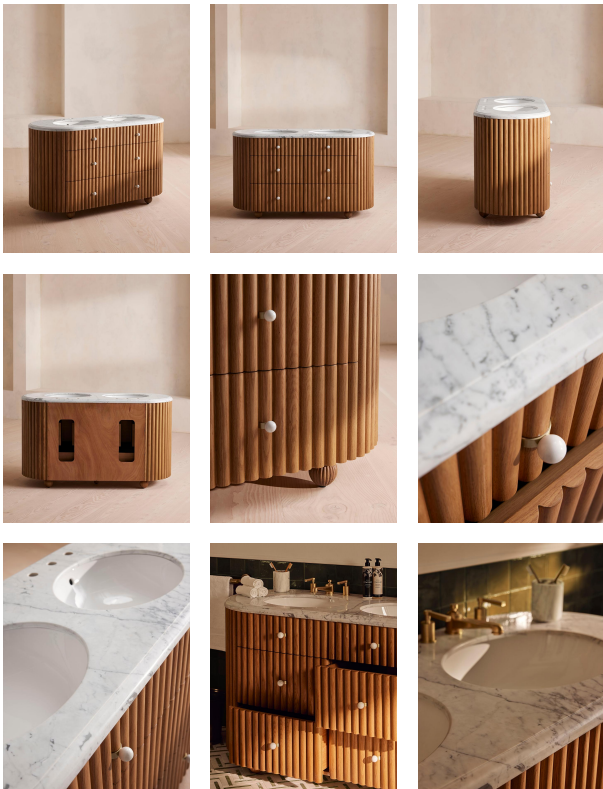

Dimensions

Product dimensions: H86.4 x W150 x D62.2cm / H34 x W59.1 x D24.5"

Product weight: 151kg / 332.9lbs

Number of boxes: 2