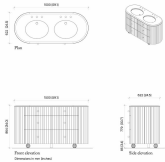

Dimensions

Product dimensions: H86.4 x W150 x D62.2cm / H34 x W59.1 x D24.5"

Product weight: 151kg / 332.9lbs

Number of boxes: 2

Details

Assembly required: Yes
Backsplash included?: No
Basin overflow?: Yes
Care instructions: To keep your vanity unit in the best condition, we advise the following suggestions. Although our vanity tops are hardwearing, prevent placing sharp objects or excessive heat on the surface as this will cause irreversible damage. Care should also be taken not to drop any heavy objects onto the top as the surface may crack. For general cleaning, use a damp, soapy cloth. We also advise dusting often using a clean, soft, dry and lint-free cloth. All spills, including corrosive liquids and make-up should be wiped off immediately without the use of bleach products, scouring pads or multi-surface cleaners. Avoid leaving water to lie on the surface as our bathroom vanity units are water-resistant but not waterproof.
Clearance: 3.1"
Counter thickness: 1.1"
Drawer dimensions: H20 x W49 x D49cm
Feet: Plastic glide
Finish: Natural Oak, Antique Brass and polished Marble
Frame: US poplar Wood, acacia Wood and moisture-resistant MDF
Handles: Carrara marble and steel
Material: Oak Wood, Acacia Wood, Poplar Wood, moisture-resistant MDF, moisture-resistant Plywood, Oak Veneer, Okoume Veneer, Carrara Marble, Ceramic sink, Steel and Aluminium
Removable legs: No
Sink dimensions: H19.2 x W54.2 x D44.4cm
Sink included?: Yes
Sink installation: Undermount
Tap hole diameter: 1.4"
Taps included?: No
Type of tap: Mixer tap