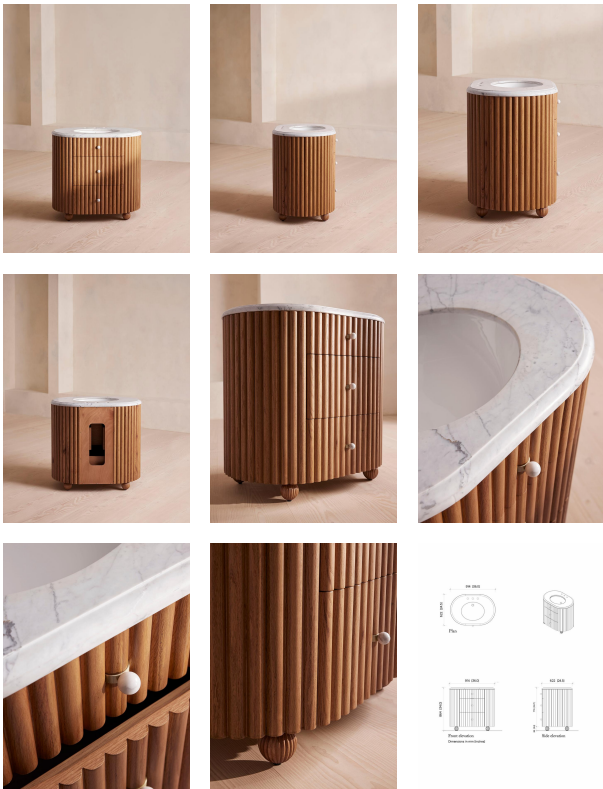

Carlisle Single Vanity, Carrara Marble

\$2,995 Regular

\$2,396 Membership

Product details

Inspired by Holloway House, our Carlisle single vanity unit adds a touch of refined design to your bathroom. The wraparound style features a polished Carrara marble top sourced from Italy, which is characterised by a white base with subtle grey veining, alongside a ceramic sink. Solid oak ribbed panelling and matching Carrara marble handles bring this design together, complete with solid oak carved feet and two drawers for storage. It's styled here with the Lefroy Brooks Janey Mac taps in brushed brass and Portland Stone Skinny Metro tiles by Bert & May.