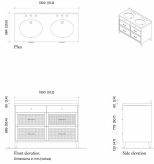

Dimensions

Product dimensions: H95.9 x W130 x D58.4cm / H37.8 x W51.2 x D23"

Product weight: 136kg / 299.8lbs

Number of boxes: 2

Details

Assembly required: Yes
Backsplash included?: Yes
Basin overflow?: Yes
Care instructions: To keep your vanity unit in the best condition, we advise the following suggestions. Although our vanity tops are hardwearing, prevent placing sharp objects or excessive heat on the surface as this will cause irreversible damage. Care should also be taken not to drop any heavy objects onto the top as the surface may crack. For general cleaning, use a damp, soapy cloth. We also advise dusting often using a clean, soft, dry and lint-free cloth. All spills, including corrosive liquids and make-up should be wiped off immediately without the use of bleach products, scouring pads or multi-surface cleaners. Avoid leaving water to lie on the surface as our bathroom vanity units are water-resistant but not waterproof.
Clearance: 4.7"
Counter thickness: 1.4"
Drawer dimensions: H20 x W58 x D49cm
Feet: Plastic glide
Finish: Aged Oak, Blackened Brass and honed Marble
Frame: Oak Wood, EU beech Wood and moisture-resistant MDF
Handles: Steel
Material: Oak Wood, Beech Wood, Poplar Wood, moisture-resistant MDF, moisture resistant Plywood, Oak Veneer, Okoume Veneer, Rattan Cane webbing, Carrara Marble, Ceramic sink, Steel and Aluminium
Removable legs: No
Sink dimensions: H19.2 x W54.2 x D44.4cm
Sink included?: Yes
Sink installation: Undermount
Tap hole diameter: 1.4"
Taps included?: No
Type of tap: Mixer tap