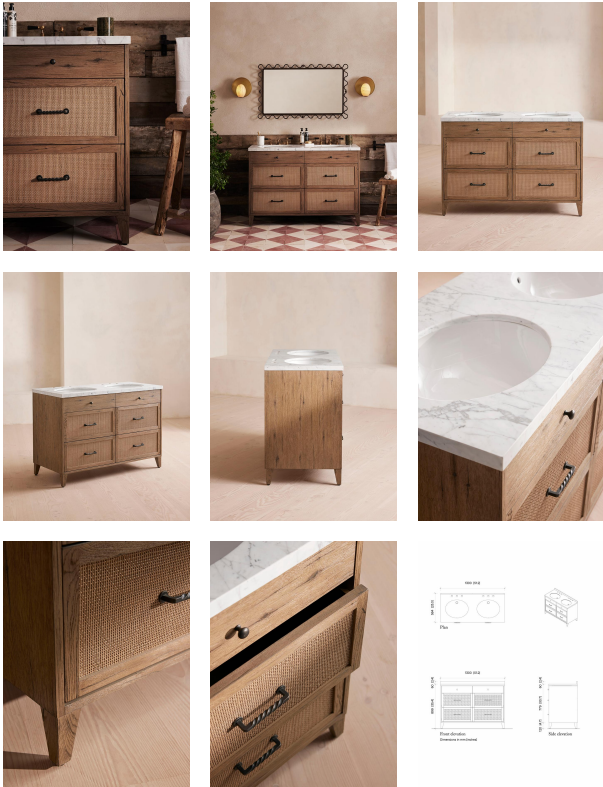

Dimensions

Product dimensions: H95.9 x W130 x D58.4cm / H37.8 x W51.2 x D23"

Product weight: 136kg / 299.8lbs

Number of boxes: 2