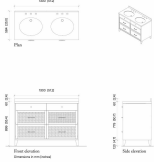

### Dimensions

Product dimensions: H95.9 x W130 x D58.4cm / H37.8 x W51.2 x D23"

Product weight: 136kg / 299.8lbs

Number of boxes: 2

## Details

Assembly required: Yes  
Backsplash included?: Yes  
Basin overflow?: Yes  
Care instructions: To keep your vanity unit in the best condition, we advise the following suggestions. Although our vanity tops are hardwearing, prevent placing sharp objects or excessive heat on the surface as this will cause irreversible damage. Care should also be taken not to drop any heavy objects onto the top as the surface may crack. For general cleaning, use a damp, soapy cloth. We also advise dusting often using a clean, soft, dry and lint-free cloth. All spills, including corrosive liquids and make-up should be wiped off immediately without the use of bleach products, scouring pads or multi-surface cleaners. Avoid leaving water to lie on the surface as our bathroom vanity units are water-resistant but not waterproof.  
Clearance: 4.7"  
Counter thickness: 1.4"  
Drawer dimensions: H20 x W58 x D49cm  
Feet: Plastic glide  
Finish: Aged Oak, Blackened Brass and honed Marble  
Frame: Oak Wood, EU beech Wood and moisture-resistant MDF  
Handles: Steel  
Material: Oak Wood, Beech Wood, Poplar Wood, moisture-resistant MDF, moisture resistant Plywood, Oak Veneer, Okoume Veneer, Rattan Cane webbing, Carrara Marble, Ceramic sink, Steel and Aluminium  
Removable legs: No  
Sink dimensions: H19.2 x W54.2 x D44.4cm  
Sink included?: Yes  
Sink installation: Undermount  
Tap hole diameter: 1.4"  
Taps included?: No  
Type of tap: Mixer tap