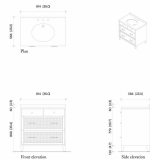

### Dimensions

Product dimensions: H95.9 x W91.4 x D58.4cm / H37.8 x W36 x D23"

Product weight: 93kg / 205lbs

Number of boxes: 2

## Details

Assembly required: Yes  
Backsplash included?: Yes  
Basin overflow?: Yes  
Care instructions: To keep your vanity unit in the best condition, we advise the following suggestions. Although our vanity tops are hardwearing, prevent placing sharp objects or excessive heat on the surface as this will cause irreversible damage. Care should also be taken not to drop any heavy objects onto the top as the surface may crack. For general cleaning, use a damp, soapy cloth. We also advise dusting often using a clean, soft, dry and lint-free cloth. All spills, including corrosive liquids and make-up should be wiped off immediately without the use of bleach products, scouring pads or multi-surface cleaners. Avoid leaving water to lie on the surface as our bathroom vanity units are water-resistant but not waterproof.  
Clearance: 4.7"  
Counter thickness: 1.4"  
Drawer dimensions: H20 x W83 x D49cm  
Feet: Plastic glide  
Finish: Aged Oak, Blackened Brass and honed Marble  
Frame: Oak Wood, EU beech Wood and moisture-resistant MDF  
Handles: Steel  
Material: Oak Wood, Beech Wood, Poplar Wood, moisture-resistant MDF, moisture resistant Plywood, Oak Veneer, Okoume Veneer, Rattan Cane webbing, Carrara Marble, Ceramic sink, Steel and Aluminium  
Removable legs: No  
Sink dimensions: H19.2 x W54.2 x D44.4cm  
Sink included?: Yes  
Sink installation: Undermount  
Tap hole diameter: 1.4"  
Taps included?: No  
Type of tap: Mixer tap