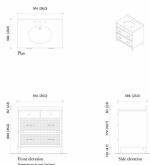

Dimensions

Product dimensions: H95.9 x W91.4 x D58.4cm /
H37.8 x W36 x D23"

Product weight: 93kg / 205lbs

Number of boxes: 2

Details

Assembly required: Yes
Backsplash included?: Yes
Basin overflow?: Yes
Care instructions: To keep your vanity unit in the best condition, we advise the following suggestions. Although our vanity tops are hardwearing, prevent placing sharp objects or excessive heat on the surface as this will cause irreversible damage. Care should also be taken not to drop any heavy objects onto the top as the surface may crack. For general cleaning, use a damp, soapy cloth. We also advise dusting often using a clean, soft, dry and lint-free cloth. All spills, including corrosive liquids and make-up should be wiped off immediately without the use of bleach products, scouring pads or multi-surface cleaners. Avoid leaving water to lie on the surface as our bathroom vanity units are water-resistant but not waterproof.
Clearance: 4.7"
Counter thickness: 1.4"
Drawer dimensions: H20 x W83 x D49cm
Feet: Plastic glide
Finish: Aged Oak, Blackened Brass and honed Marble
Frame: Oak Wood, EU beech Wood and moisture-resistant MDF
Handles: Steel
Material: Oak Wood, Beech Wood, Poplar Wood, moisture-resistant MDF, moisture resistant Plywood, Oak Veneer, Okoume Veneer, Rattan Cane webbing, Carrara Marble, Ceramic sink, Steel and Aluminium
Removable legs: No
Sink dimensions: H19.2 x W54.2 x D44.4cm
Sink included?: Yes
Sink installation: Undermount
Tap hole diameter: 1.4"
Taps included?: No
Type of tap: Mixer tap