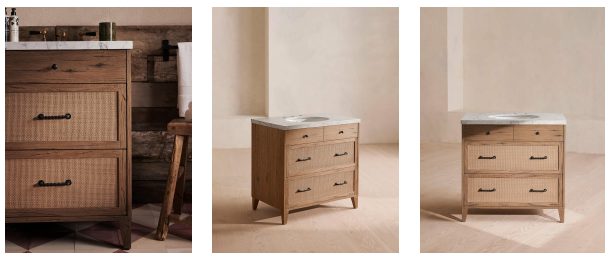

### Product details

The Lusso single vanity unit is a reflection of the quintessential English charm of Soho Farmhouse, where neutral colours and homely vintage touches fill our Oxfordshire country retreat. With an aged oak finish, this four-drawer design features a ceramic sink and a solid Carrara marble top, as well as a low marble backsplash. Natural cane drawer fronts and forged twisted handles add a craft-inspired twist.

- Single vanity unit with a ceramic sink
  - Three tap holes
  - Aged oak finish
  - Wire-brushed wood grain figuring with natural knots and piping
  - Solid honed Carrara marble top
  - Low marble backsplash
  - Natural cane drawer fronts
  - Two faux drawers and two storage drawers
  - Forged twisted handle detail with blackened brass finish
  - Styled with Lefroy Brooks Classic taps in aged brass and Red Alalpardo tiles by Bert & May
  - Inspired by Soho Farmhouse
- Please note, our delivery service does not include installation. We advise asking a qualified person to install your vanity unit.

### Dimensions

Product dimensions: H95.9 x W91.4 x D58.4cm / H37.8 x W36 x D23"

Product weight: 93kg / 205lbs

Number of boxes: 2