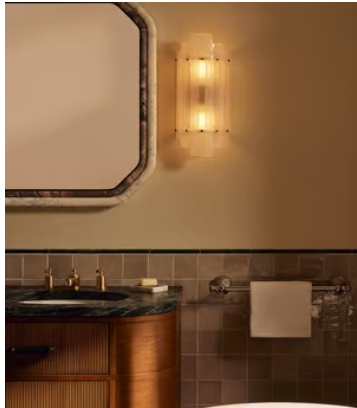

SOHO HOME

Estelle Wall Light, US

\$795 Regular price

\$676 Member price

Suspended layers of micro bubble glass add texture to our vintage-inspired Estelle wall light, echoing similar styles seen in DUMBO House. Detailed with real solid brass metalwork, this unique design also features glass caps over the bulbs to offer a soft, diffused light in the bathroom, as well as other areas of the home.