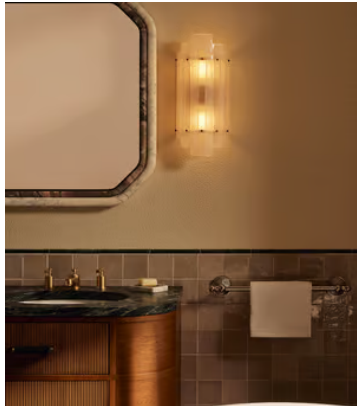

SOHO HOME

Estelle Wall Light, US

\$595 Regular price

\$506 Member price

Suspended layers of micro bubble glass add texture to our vintage-inspired Estelle wall light, echoing similar styles seen in DUMBO House. Detailed with real solid brass metalwork, this unique design also features glass caps over the bulbs to offer a soft, diffused light in the bathroom, as well as other areas of the home.