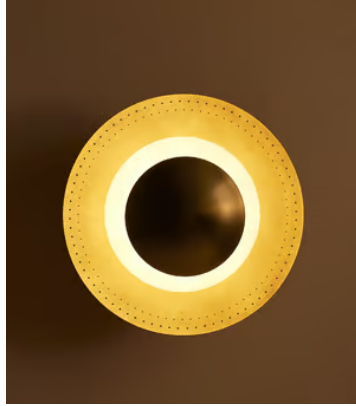

## Leon Flush Light, US

**\$595** Regular price

**\$506** Member price

Adding a vintage-inspired feel to your lighting scheme, our Leon flush light sits close to the ceiling in a disc-shaped design. An opal globe light rests between a spun solid brass shade with perforated detail and a brass cap. This allows for a soft and flattering ring of light, ideal in the bathroom, to recreate the lighting of White City House.