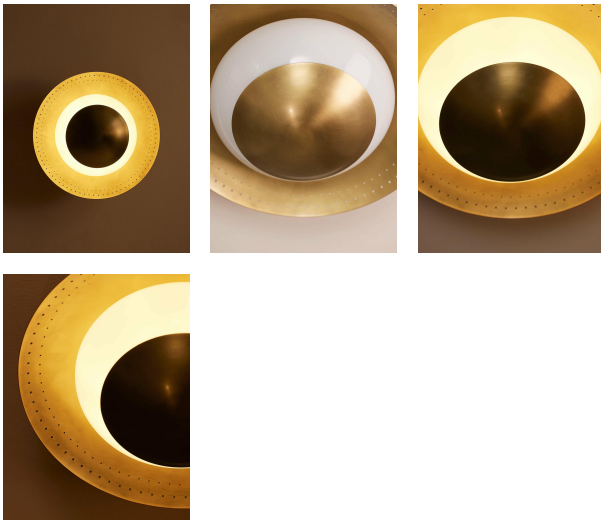

### Product details

Adding a vintage-inspired feel to your lighting scheme, our Leon flush light sits close to the ceiling in a disc-shaped design. An opal globe light rests between a spun solid brass shade with perforated detail and a brass cap. This allows for a soft and flattering ring of light, ideal in the bathroom, to recreate the lighting of White City House.

- Vintage-inspired flush light
- Bathroom-safe
- Spun solid brass shade
- Perforated detail
- Brass cap
- Milky opal globe light
- Inspired by White City House