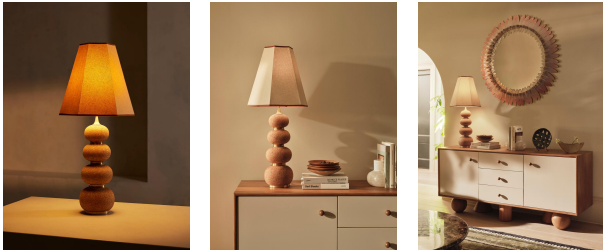

Naomi Table Lamp

\$675 Regular

\$574 Membership

Product details

The Naomi table lamp plays to our use of mixing materials and shapes when it comes to lighting. A tiered cork base has been partitioned with real brass collars for a sculptural silhouette, while the boxy linen shade and rust-coloured trim adds a subtle pop of colour to this unique piece, inspired by vintage lighting styles found in Soho House Holloway.

Dimensions

Product dimensions: H90 x W40 x D35cm / H35 x W16 x D14"

Product weight: 8kg / 17.6lbs

Packaged or boxed dimensions: H84 x W44 x D42cm / H33.1 x W17.3 x D16.5"

Packaged or boxed weight: 8kg / 17.6lbs