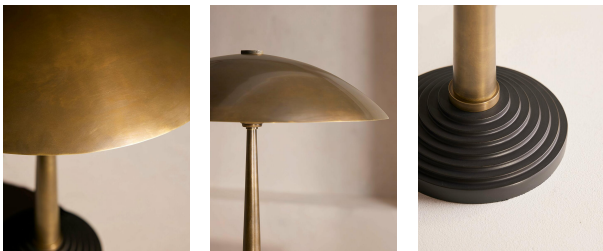

Dimensions

Product dimensions: H55 x W43 x D43cm / H22 x W17 x D17"

Product weight: 9kg / 19.8lbs

Packaged or boxed dimensions: H53 x W65 x D42cm / H20.9 x W25.6 x D16.5"

Packaged or boxed weight: 9.2kg / 20.3lbs