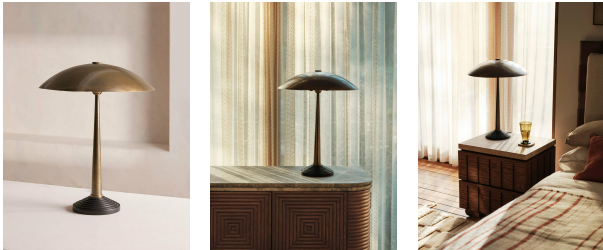

Ethan Table Lamp Us

£495

Regular

£421

Membership

Product details

Our Ethan table lamp adds vintage-inspired materiality to your lighting scheme, inspired by Soho House Nashville. The metal-spun shade in solid brass is complemented with a patina finish and stepped detail to the base for another element of texture. Plug in a place on a side table in the hallway or living room.

- Metal table lamp
- Spun metal shade in solid brass
- Patina antique-brass finishes
- Stepped detail at base
- Inspired by Soho House Nashville

Dimensions

Product dimensions: H55 x W43 x D43cm / H22 x W17 x D17"