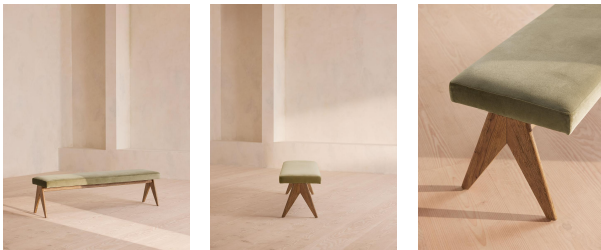

## Hayward Bench, Velvet, Lichen, Us

\$1,195 Regular

\$1,016 Membership

### Product details

An extension of our Hayward range, this bench can be used in your dining room, or as additional seating in the bedroom at the foot of the bed. Designed with solid oak legs, it features an upholstered cotton velvet cushion for comfort and takes its cues from 180 House.

### Details

Assembled size: H18 x W63 x D17.25 in

Assembly required: No

Care instructions: Professional upholstery cleaning only

Composition: 85% Cotton, 15% Polyester (100% Cotton Pile)

Fabric: Velvet

Feet: Oak

Filling: Foam and fibre

Frame: Oak and Birch

Removable cushions: No

Removable legs: No

Seat depth: 17.3"

Seat height: 18"

Seat width: 63"