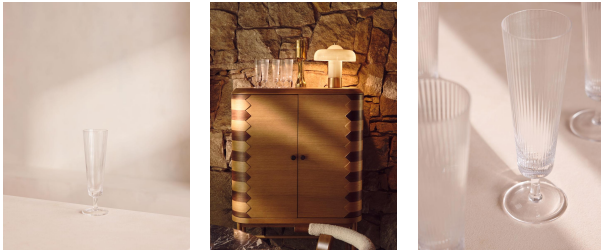

SOHO HOME

Fluted Champagne Glass, Set Of Four

\$80 Regular

\$68 Membership

Product details

Ideal for entertaining or gifting, our set of four Champagne flutes have a unique finish for a distinguished look and feel at the dining table.

- Set of four Champagne flutes
- Extension of our Fluted range
- Textured, fluted exterior
- Each glass has a unique finish
- Ideal for entertaining and gifting

Please note, our glassware sets are not housed in gift boxes and come individually wrapped in recyclable brown packaging.