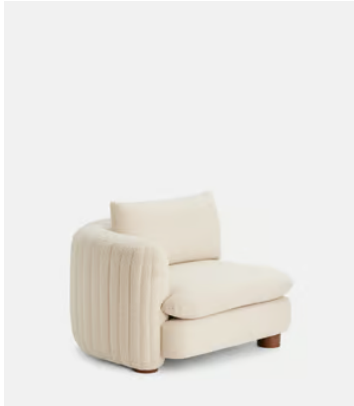

SOHO HOME

Vivienne Sectional Sofa, Armless Module, Natural Boucle, US

\$1,795 Regular price

\$1,526 Member price

Dimensions

Dimensions: H82.55 x W95.25 x D105.41cm / H32.5 x W37.5 x D41.5"

Weight: 41.7kg / 91.9lbs

Taupe

Antique Rose

Grey Blue

Available in 1 boucle

Natural

SOHO HOME

Vivienne Sectional Sofa, Left Arm Module, Natural Boucle, US

\$1,995 Regular price