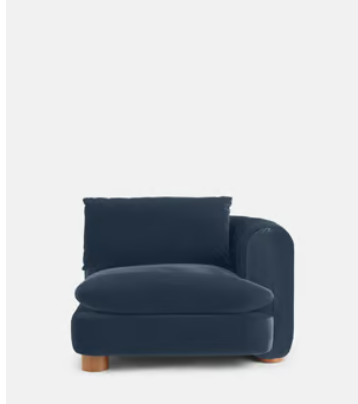

SOHO HOME

Vivienne Sectional Sofa, Left Arm Module, Grey Blue Velvet, US

\$1,995 Regular price

\$1,696 Member price

Dimensions

Dimensions: H82.55 x W118.11 x D105.41cm / H32.5 x W46.5 x D41.5"

Weight: 52.3kg / 115.3lbs

Packaged dimensions: H74 x W124 x D110cm / H29.3 x W48.8 x D43.3"

Packaged weight: 65.1kg / 143.5lbs

Details

Arm height: 28"

Assembly required: Yes

Composition: Frame: Engineered hardwood. Feet: Birch. Fill: Foam, feather, down and fiber. Fabric: 85% Cotton, 15% Polyester.

Taupe

Antique Rose

Grey Blue

Available in 1 boucle

Natural

SOHO HOME

Vivienne Sectional Sofa, Right Arm Module, Grey Blue Velvet, US

\$1,995 Regular price

\$1,696 Member price

Dimensions

Dimensions: H82.55 x W118.11 x D105.41cm / H32.5 x W46.5 x D41.5"

Weight: 52.3kg / 115.3lbs

Packaged dimensions: H74 x W124 x D110cm / H29.3 x W48.8 x D43.3"

Packaged weight: 65.1kg / 143.5lbs