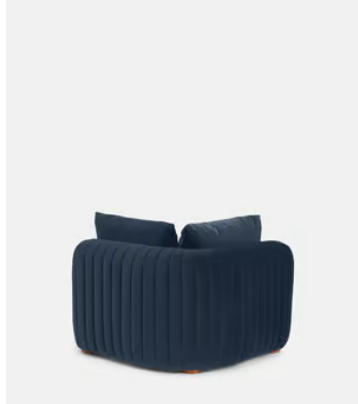

Camel

Royal Blue

Porcelain

Mustard

Olive

Taupe

Antique Rose

Grey Blue

Chocolate

Available in 1 boucle

Natural

SOHO HOME

Vivienne Sectional Sofa, Corner Module, Grey Blue Velvet, US

\$1,995 Regular price

\$1,696 Member price

Dimensions