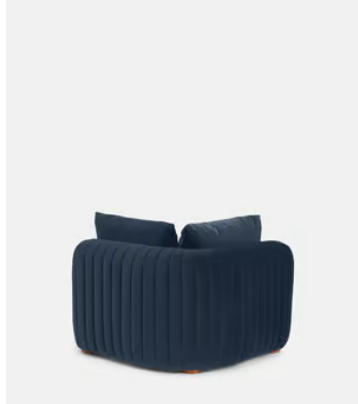

Taupe

Antique Rose

Grey Blue

Available in 1 boucle

Natural

SOHO HOME

Vivienne Sectional Sofa, Corner Module, Grey Blue Velvet, US

\$1,995 Regular price