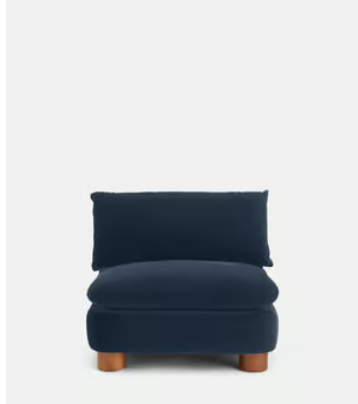

SOHO HOME

Vivienne Sectional Sofa, Left Arm Module, Grey Blue Velvet, US

\$1,995 Regular price

\$1,696 Member price

Dimensions

Dimensions: H82.55 x W118.11 x D105.41cm / H32.5 x W46.5 x D41.5"

Weight: 52.3kg / 115.3lbs

Packaged dimensions: H74 x W124 x D110cm / H29.3 x W48.8 x D43.3"

Packaged weight: 65.1kg / 143.5lbs

Details

Arm height: 28"

Assembly required: Yes

Composition: Frame: Engineered hardwood. Feet: Birch. Fill: Foam, feather, down and fiber. Fabric: 85% Cotton, 15% Polyester.

Taupe

Antique Rose

Grey Blue

Available in 1 boucle

Natural

SOHO HOME

Vivienne Sectional Sofa, Armless Module, Grey Blue Velvet, US

\$1,795 Regular price

\$1,526 Member price

Dimensions

Dimensions: H82.55 x W95.25 x D105.41cm / H32.5 x W37.5 x D41.5"

Weight: 41.7kg / 91.9lbs

Packaged dimensions: H74 x W102 x D110cm / H29.3 x W40.3 x D43.3"

Packaged weight: 53.5kg / 117.9lbs