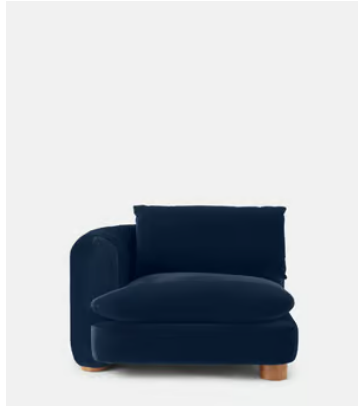

SOHO HOME

Vivienne Sectional Sofa, Left Arm Module, Velvet Royal Blue, US

\$1,995 Regular price

\$1,696 Member price

Dimensions

Product dimensions: H82.55 x W118.11 x D105.41cm / H32.5 x W46.5 x D41.5"

Product weight: 52.3kg / 115.3lbs

Chocolate

Available in 1 boucle

Natural

SOHO HOME

Vivienne Sectional Sofa, Right Arm Module, Velvet Royal Blue, US

\$1,995 Regular price

\$1,696 Member price

Dimensions