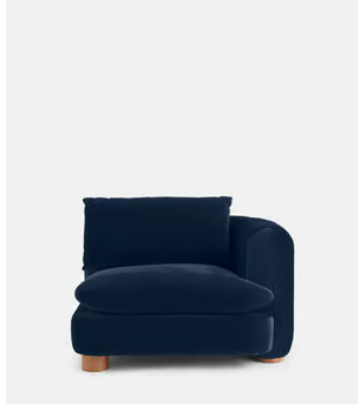

SOHO HOME

Vivienne Sectional Sofa, Left Arm Module, Velvet Royal Blue, US

\$1,995 Regular price

\$1,696 Member price

Dimensions

Product dimensions: H82.55 x W118.11 x D105.41cm / H32.5 x W46.5 x D41.5"

Product weight: 52.3kg / 115.3lbs

Removable legs: No

Seat depth: 22.3"

Seat height: 18.5"

Seat width: 36.5"

Spring count: 15

Available in 11 velvets

Rust

Lichen

Camel

Royal Blue

Porcelain

Mustard

Olive

Taupe

Antique Rose

Grey Blue

Chocolate

Available in 1 boucle

Natural

SOHO HOME

Vivienne Sectional Sofa, Right Arm Module, Velvet Royal Blue, US

\$1,995 Regular price

\$1,696 Member price

Dimensions