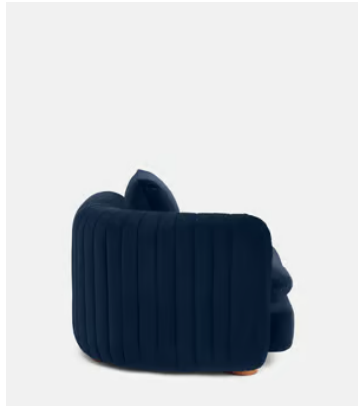

SOHO HOME

Vivienne Sectional Sofa, Left Arm Module, Velvet Royal Blue, US

\$1,995 Regular price

\$1,696 Member price

Dimensions

Product dimensions: H82.55 x W118.11 x D105.41cm / H32.5 x W46.5 x D41.5"

Product weight: 52.3kg / 115.3lbs

Composition: Frame: Engineered hardwood. Feet: Birch. Fill: Foam, feather, down and fiber. Fabric: 85% Cotton, 15% Polyester.

Fabric: 85% Cotton, 15% Polyester

Feet: Birch

Frame: Engineered Hardwood

Removable cushions: Yes

Removable legs: No

Seat depth: 22.3"

Seat height: 18.5"

Seat width: 36.5"

Spring count: 15

Available in 11 velvets

Rust

Lichen

Chocolate

Available in 1 boucle

Natural

SOHO HOME

Vivienne Sectional Sofa, Right Arm Module, Velvet Royal Blue, US

\$1,995 Regular price

\$1,696 Member price

Dimensions