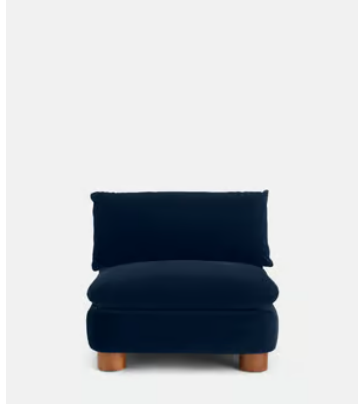

SOHO HOME

Vivienne Sectional Sofa, Left Arm Module, Velvet Royal Blue, US

\$1,995 Regular price

\$1,696 Member price

Dimensions

Product dimensions: H82.55 x W118.11 x D105.41cm / H32.5 x W46.5 x D41.5"

Product weight: 52.3kg / 115.3lbs

Camel

Royal Blue

Porcelain

Mustard

Olive

Taupe

Antique Rose

Grey Blue

Chocolate

Available in 1 boucle

Natural

SOHO HOME

Vivienne Sectional Sofa, Armless Module, Velvet Royal Blue, US

\$1,795 Regular price

\$1,526 Member price

Dimensions