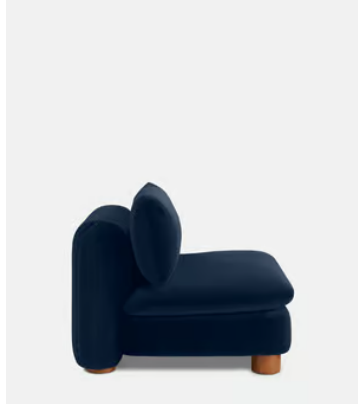

SOHO HOME

Vivienne Sectional Sofa, Left Arm Module, Velvet Royal Blue, US

\$1,995 Regular price

\$1,696 Member price

Dimensions

Product dimensions: H82.55 x W118.11 x D105.41cm / H32.5 x W46.5 x D41.5"

Product weight: 52.3kg / 115.3lbs

Chocolate

Available in 1 boucle

Natural

SOHO HOME

Vivienne Sectional Sofa, Right Arm Module, Velvet Royal Blue, US

\$1,995 Regular price

\$1,696 Member price

Dimensions

Camel

Royal Blue

Porcelain

Mustard

Olive

Taupe

Antique Rose

Grey Blue

Chocolate

Available in 1 boucle

Natural

SOHO HOME

Vivienne Sectional Sofa, Armless Module, Velvet Royal Blue, US

\$1,795 Regular price

\$1,526 Member price

Dimensions