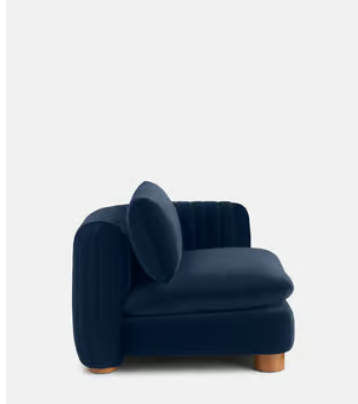

SOHO HOME

Vivienne Sectional Sofa, Left Arm Module, Velvet Royal Blue, US

\$1,995 Regular price

\$1,696 Member price

Dimensions

Product dimensions: H82.55 x W118.11 x D105.41cm / H32.5 x W46.5 x D41.5"

Product weight: 52.3kg / 115.3lbs

Removable legs: No

Seat depth: 22.3"

Seat height: 18.5"

Seat width: 36.5"

Spring count: 15

Available in 11 velvets

Rust

Lichen

Camel

Royal Blue

Porcelain

Mustard

Olive

Taupe

Antique Rose

Grey Blue

Chocolate

Available in 1 boucle

Natural

SOHO HOME

Vivienne Sectional Sofa, Right Arm Module, Velvet Royal Blue, US

\$1,995 Regular price

\$1,696 Member price

Dimensions