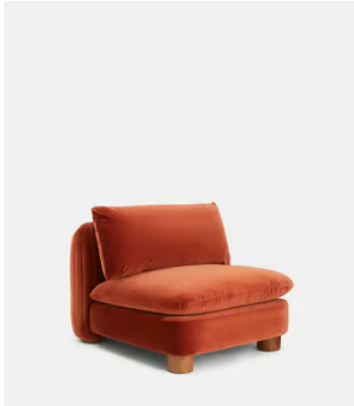

SOHO HOME

Vivienne Sectional Sofa, Left Arm Module, Velvet Rust, US

\$1,995 Regular price

\$1,696 Member price

Dimensions

Dimensions: H82.55 x W118.11 x D105.41cm / H32.5 x W46.5 x D41.5"

Weight: 52.3kg / 115.3lbs

Packaged dimensions: H74 x W124 x D110cm / H29.3 x W48.8 x D43.3"

Packaged weight: 65.1kg / 143.5lbs

Details

Arm height: 28"

Assembly required: Yes

Composition: Frame: Engineered hardwood. Feet: Birch. Fill: Foam, feather, down and fiber. Fabric: 85% Cotton, 15% Polyester.

Taupe

Antique Rose

Grey Blue

Available in 1 boucle

Natural

SOHO HOME

Vivienne Sectional Sofa, Armless Module, Velvet Rust, US

\$1,795 Regular price

Details

Arm height: 28"

Assembly required: Yes

Composition: Frame: Engineered hardwood. Feet: Birch. Fill: Foam, feather, down and fiber. Fabric: 85% Cotton, 15% Polyester.

Fabric: 85% Cotton, 15% Polyester