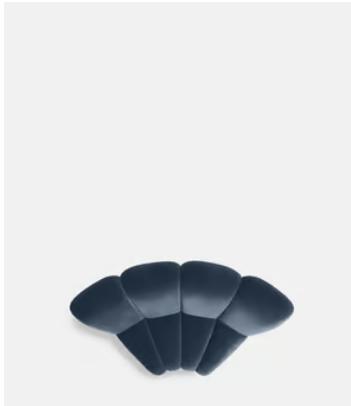

SOHO HOME

Noelle Sectional Sofa, Curved Module, Velvet Grey Blue, US

$3,795 Regular price

$3,226 Member price

A series of modular silhouettes in boucle upholstery designed to adapt to any living space.

Comprising straight and curved sections, the modular design of our Noelle sofa means it can adapt to your room, whether you want a social area or a space focused on relaxation. Inspired by the interiors of 180 House, it is fully upholstered in boucle that contrasts against pippy oak veneer sides.

Dimensions

Dimensions: H78.74 x W173.99 x D103.505cm / H31 x W69 x D41"

Weight: 67.6kg / 149lbs

Packaged dimensions: H85 x W180 x D109cm / H33.5 x W70.8 x D43"

Packaged weight: 84kg / 185.2lbs

Details

Assembly required: Yes

Composition: Frame: Engineered Hardwood. Feet: Oak. Filling: Foam with fiber. Fabric: 85% cotton, 15% polyester.

Fabric: 85% Cotton, 15% Polyester

Feet: Oak

Frame: Engineered Hardwood

Legs: Oak

Removable cushions: No

Removable legs: No

Seat depth: 22.8"

Seat height: 15.8"

Seat width: 22"

Spring count: 12

Care instructions: Professional upholstery cleaning

Available in 10 velvets

Rust

Lichen

Camel

Royal Blue

Porcelain

Mustard

Olive

Taupe

Antique Rose

Grey Blue

Available in 4 boucles

Natural

Pistachio

Coral

Kelp