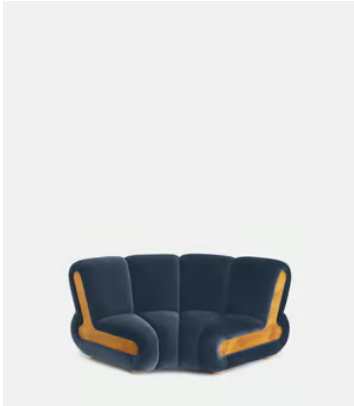

SOHO HOME

Noelle Sectional Sofa, Curved Module, Velvet Grey Blue, US

$3,795 Regular price

$3,226 Member price

A series of modular silhouettes in boucle upholstery designed to adapt to any living space.

Comprising straight and curved sections, the modular design of our Noelle sofa means it can adapt to your room, whether you want a social area or a space focused on relaxation. Inspired by the interiors of 180 House, it is fully upholstered in boucle that contrasts against pippy oak veneer sides.

Dimensions

Dimensions: H78.74 x W173.99 x D103.505cm / H31 x W69 x D41"

Weight: 67.6kg / 149lbs

Packaged dimensions: H85 x W180 x D109cm / H33.5 x W70.8 x D43"

Packaged weight: 84kg / 185.2lbs

Details

Assembly required: Yes

Composition: Frame: Engineered Hardwood. Feet: Oak. Filling: Foam with fiber. Fabric: 85% cotton, 15% polyester.

Fabric: 85% Cotton, 15% Polyester

Feet: Oak

Frame: Engineered Hardwood

Legs: Oak

Removable cushions: No

Removable legs: No

Seat depth: 22.8"

Seat height: 15.8"

Seat width: 22"

Spring count: 12

Care instructions: Professional upholstery cleaning

Available in 10 velvets

Rust

Lichen

Camel

Royal Blue

Porcelain

Mustard

Olive

Taupe

Antique Rose

Grey Blue

Available in 4 boucles

Natural

Pistachio

Coral

Kelp