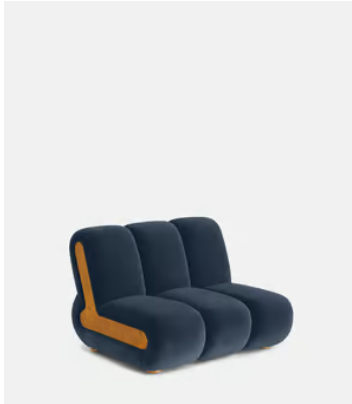

SOHO HOME

Noelle Sectional Sofa, Straight Module, Velvet Grey Blue, US

$3,495 Regular price

$2,971 Member price

A series of modular silhouettes in boucle upholstery designed to adapt to any living space.

Comprising straight and curved sections, the modular design of our Noelle sofa means it can adapt to your room, whether you want a social area or a space focused on relaxation. Inspired by the interiors of 180 House, it is fully upholstered in boucle that contrasts against pippy oak veneer sides.

Dimensions

Dimensions: H78.74 x W105.41 x D99.695cm / H31 x W42 x D39"

Weight: 52.6kg / 116lbs

Packaged dimensions: H85 x W111 x D106cm / H33.5 x W43.8 x D41.8"

Packaged weight: 65kg / 143.3lbs

Details

Assembly required: Yes

Composition: Frame: Engineered Hardwood. Feet: Oak. Filling: Foam with fiber. Fabric: 85% cotton, 15% polyester.

Fabric: 85% Cotton, 15% Polyester

Feet: Oak

Frame: Engineered Hardwood

Legs: Oak

Removable cushions: No

Removable legs: No

Seat depth: 22.8"

Seat height: 15.8"

Seat width: 41.5"

Spring count: 9

Care instructions: Professional upholstery cleaning

Available in 10 velvets

Rust

Lichen

Camel

Royal Blue

Porcelain

Mustard

Olive

Taupe

Antique Rose

Grey Blue

Available in 4 boucles

Natural

Pistachio

Coral

Kelp