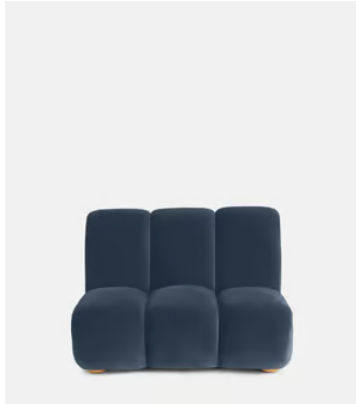

SOHO HOME

Noelle Sectional Sofa, Straight Module, Velvet Grey Blue, US

$3,495 Regular price

$2,971 Member price

A series of modular silhouettes in boucle upholstery designed to adapt to any living space.

Comprising straight and curved sections, the modular design of our Noelle sofa means it can adapt to your room, whether you want a social area or a space focused on relaxation. Inspired by the interiors of 180 House, it is fully upholstered in boucle that contrasts against pippy oak veneer sides.

Dimensions

Dimensions: H78.74 x W105.41 x D99.695cm / H31 x W42 x D39"

Weight: 52.6kg / 116lbs

Packaged dimensions: H85 x W111 x D106cm / H33.5 x W43.8 x D41.8"

Packaged weight: 65kg / 143.3lbs

Details

Assembly required: Yes

Composition: Frame: Engineered Hardwood. Feet: Oak. Filling: Foam with fiber. Fabric: 85% cotton, 15% polyester.

Fabric: 85% Cotton, 15% Polyester

Feet: Oak

Frame: Engineered Hardwood

Legs: Oak

Removable cushions: No

Removable legs: No

Seat depth: 22.8"

Seat height: 15.8"

Seat width: 41.5"

Spring count: 9

Care instructions: Professional upholstery cleaning

Available in 10 velvets

Rust

Lichen

Camel

Royal Blue

Porcelain

Mustard

Olive

Taupe

Antique Rose

Grey Blue

Available in 4 boucles

Natural

Pistachio

Coral

Kelp