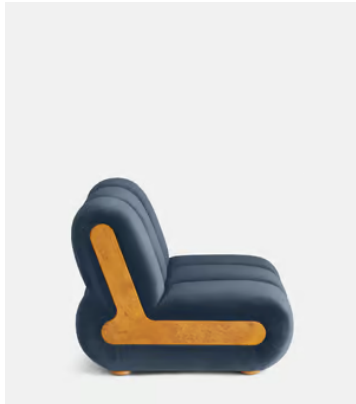

SOHO HOME

Noelle Sectional Sofa, Straight Module, Velvet Grey Blue, US

$3,495 Regular price

$2,971 Member price

A series of modular silhouettes in boucle upholstery designed to adapt to any living space.

Comprising straight and curved sections, the modular design of our Noelle sofa means it can adapt to your room, whether you want a social area or a space focused on relaxation. Inspired by the interiors of 180 House, it is fully upholstered in boucle that contrasts against pippy oak veneer sides.

Dimensions

Dimensions: H78.74 x W105.41 x D99.695cm / H31 x W42 x D39"

Weight: 52.6kg / 116lbs

Packaged dimensions: H85 x W111 x D106cm / H33.5 x W43.8 x D41.8"

Packaged weight: 65kg / 143.3lbs

Details

Assembly required: Yes

Composition: Frame: Engineered Hardwood. Feet: Oak. Filling: Foam with fiber. Fabric: 85% cotton, 15% polyester.

Fabric: 85% Cotton, 15% Polyester

Feet: Oak

Frame: Engineered Hardwood

Legs: Oak

Removable cushions: No

Removable legs: No

Seat depth: 22.8"

Seat height: 15.8"

Seat width: 41.5"

Spring count: 9

Care instructions: Professional upholstery cleaning

Available in 10 velvets

Rust

Lichen

Camel

Royal Blue

Porcelain

Mustard

Olive

Taupe

Antique Rose

Grey Blue

Available in 4 boucles

Natural

Pistachio

Coral

Kelp