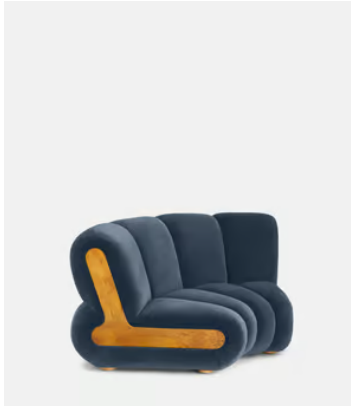

SOHO HOME

Noelle Sectional Sofa, Curved Module, Velvet Grey Blue, US

$3,795 Regular price

$3,226 Member price

A series of modular silhouettes in boucle upholstery designed to adapt to any living space.

Comprising straight and curved sections, the modular design of our Noelle sofa means it can adapt to your room, whether you want a social area or a space focused on relaxation. Inspired by the interiors of 180 House, it is fully upholstered in boucle that contrasts against pippy oak veneer sides.

Dimensions

Dimensions: H78.74 x W173.99 x D103.505cm / H31 x W69 x D41"

Weight: 67.6kg / 149lbs

Packaged dimensions: H85 x W180 x D109cm / H33.5 x W70.8 x D43"

Packaged weight: 84kg / 185.2lbs

Details

Assembly required: Yes

Composition: Frame: Engineered Hardwood. Feet: Oak. Filling: Foam with fiber. Fabric: 85% cotton, 15% polyester.

Fabric: 85% Cotton, 15% Polyester

Feet: Oak

Frame: Engineered Hardwood

Legs: Oak

Removable cushions: No

Removable legs: No

Seat depth: 22.8"

Seat height: 15.8"

Seat width: 22"

Spring count: 12

Care instructions: Professional upholstery cleaning

Available in 10 velvets

Rust

Lichen

Camel

Royal Blue

Porcelain

Mustard

Olive

Taupe

Antique Rose

Grey Blue

Available in 4 boucles

Natural

Pistachio

Coral

Kelp