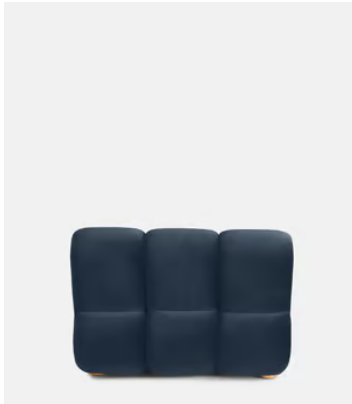

SOHO HOME

Noelle Sectional Sofa, Straight Module, Velvet Grey Blue, US

$3,495 Regular price

$2,971 Member price

A series of modular silhouettes in boucle upholstery designed to adapt to any living space.

Comprising straight and curved sections, the modular design of our Noelle sofa means it can adapt to your room, whether you want a social area or a space focused on relaxation. Inspired by the interiors of 180 House, it is fully upholstered in boucle that contrasts against pippy oak veneer sides.

Dimensions

Dimensions: H78.74 x W105.41 x D99.695cm / H31 x W42 x D39"

Weight: 52.6kg / 116lbs

Packaged dimensions: H85 x W111 x D106cm / H33.5 x W43.8 x D41.8"

Packaged weight: 65kg / 143.3lbs

Details

Assembly required: Yes

Composition: Frame: Engineered Hardwood. Feet: Oak. Filling: Foam with fiber. Fabric: 85% cotton, 15% polyester.

Fabric: 85% Cotton, 15% Polyester

Feet: Oak

Frame: Engineered Hardwood

Legs: Oak

Removable cushions: No

Removable legs: No

Seat depth: 22.8"

Seat height: 15.8"

Seat width: 41.5"

Spring count: 9

Care instructions: Professional upholstery cleaning

Available in 10 velvets

Rust

Lichen

Camel

Royal Blue

Porcelain

Mustard

Olive

Taupe

Antique Rose

Grey Blue

Available in 4 boucles

Natural

Pistachio

Coral

Kelp