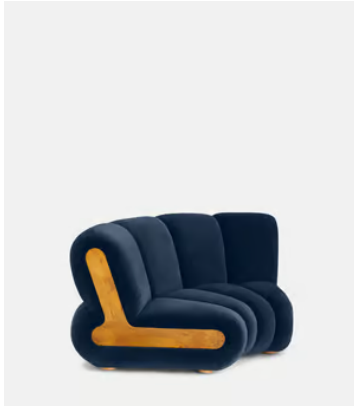

SOHO HOME

Noelle Sectional Sofa, Curved Module, Velvet Royal Blue, US

$3,795 Regular price

$3,226 Member price

A series of modular silhouettes in boucle upholstery designed to adapt to any living space.

Comprising straight and curved sections, the modular design of our Noelle sofa means it can adapt to your room, whether you want a social area or a space focused on relaxation. Inspired by the interiors of 180 House, it is fully upholstered in boucle that contrasts against pippy oak veneer sides.

Dimensions

Dimensions: H78.74 x W173.99 x D103.505cm / H31 x W69 x D41"

Weight: 67.6kg / 149lbs

Packaged dimensions: H85 x W180 x D109cm / H33.5 x W70.8 x D43"

Packaged weight: 84kg / 185.2lbs

Details

Assembly required: Yes

Composition: Frame: Engineered Hardwood. Feet: Oak. Filling: Foam with fiber. Fabric: 85% cotton, 15% polyester.

Fabric: 85% Cotton, 15% Polyester

Feet: Oak

Frame: Engineered Hardwood

Legs: Oak

Removable cushions: No

Removable legs: No

Seat depth: 22.8"

Seat height: 15.8"

Seat width: 22"

Spring count: 12

Care instructions: Professional upholstery cleaning

Available in 10 velvets

Rust

Lichen

Camel

Royal Blue

Porcelain

Mustard

Olive

Taupe

Antique Rose

Grey Blue

Available in 4 boucles

Natural

Pistachio

Coral

Kelp