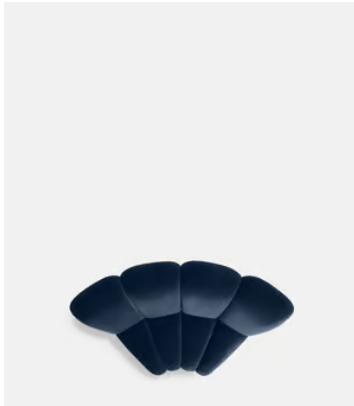

SOHO HOME

Noelle Sectional Sofa, Curved Module, Velvet Royal Blue, US

$3,795 Regular price

$3,226 Member price

A series of modular silhouettes in boucle upholstery designed to adapt to any living space.

Comprising straight and curved sections, the modular design of our Noelle sofa means it can adapt to your room, whether you want a social area or a space focused on relaxation. Inspired by the interiors of 180 House, it is fully upholstered in boucle that contrasts against pippy oak veneer sides.

Dimensions

Dimensions: H78.74 x W173.99 x D103.505cm / H31 x W69 x D41"

Weight: 67.6kg / 149lbs

Packaged dimensions: H85 x W180 x D109cm / H33.5 x W70.8 x D43"

Packaged weight: 84kg / 185.2lbs

Details

Assembly required: Yes

Composition: Frame: Engineered Hardwood. Feet: Oak. Filling: Foam with fiber. Fabric: 85% cotton, 15% polyester.

Fabric: 85% Cotton, 15% Polyester

Feet: Oak

Frame: Engineered Hardwood

Legs: Oak

Removable cushions: No

Removable legs: No

Seat depth: 22.8"

Seat height: 15.8"

Seat width: 22"

Spring count: 12

Care instructions: Professional upholstery cleaning

Available in 10 velvets

Rust

Lichen

Camel

Royal Blue

Porcelain

Mustard

Olive

Taupe

Antique Rose

Grey Blue

Available in 4 boucles

Natural

Pistachio

Coral

Kelp