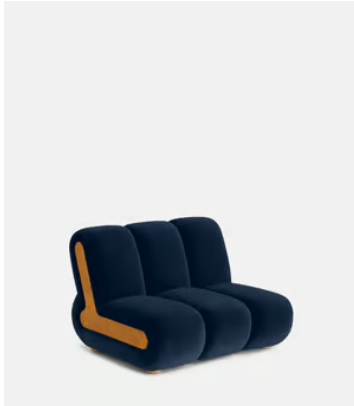

SOHO HOME

Noelle Sectional Sofa, Straight Module, Velvet Royal Blue, US

$3,495 Regular price

$2,971 Member price

A series of modular silhouettes in boucle upholstery designed to adapt to any living space.

Comprising straight and curved sections, the modular design of our Noelle sofa means it can adapt to your room, whether you want a social area or a space focused on relaxation. Inspired by the interiors of 180 House, it is fully upholstered in boucle that contrasts against pippy oak veneer sides.

Dimensions

Dimensions: H78.74 x W105.41 x D99.695cm / H31 x W42 x D39"

Weight: 52.6kg / 116lbs

Packaged dimensions: H85 x W111 x D106cm / H33.5 x W43.8 x D41.8"

Packaged weight: 65kg / 143.3lbs

Details

Assembly required: Yes

Composition: Frame: Engineered Hardwood. Feet: Oak. Filling: Foam with fiber. Fabric: 85% cotton, 15% polyester.

Fabric: 85% Cotton, 15% Polyester

Feet: Oak

Frame: Engineered Hardwood

Legs: Oak

Removable cushions: No

Removable legs: No

Seat depth: 22.8"

Seat height: 15.8"

Seat width: 41.5"

Spring count: 9

Care instructions: Professional upholstery cleaning

Available in 10 velvets

Rust

Lichen

Camel

Royal Blue

Porcelain

Mustard

Olive

Taupe

Antique Rose

Grey Blue

Available in 4 boucles

Natural

Pistachio

Coral

Kelp