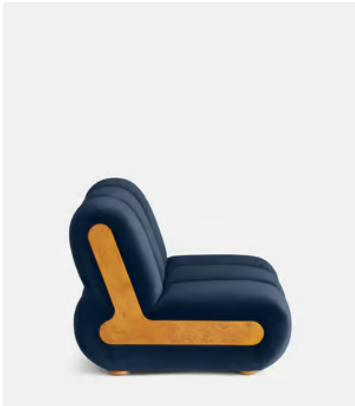

SOHO HOME

Noelle Sectional Sofa, Straight Module, Velvet Royal Blue, US

$3,495 Regular price

$2,971 Member price

A series of modular silhouettes in boucle upholstery designed to adapt to any living space.

Comprising straight and curved sections, the modular design of our Noelle sofa means it can adapt to your room, whether you want a social area or a space focused on relaxation. Inspired by the interiors of 180 House, it is fully upholstered in boucle that contrasts against pippy oak veneer sides.

Dimensions

Dimensions: H78.74 x W105.41 x D99.695cm / H31 x W42 x D39"

Weight: 52.6kg / 116lbs

Packaged dimensions: H85 x W111 x D106cm / H33.5 x W43.8 x D41.8"

Packaged weight: 65kg / 143.3lbs

Details

Assembly required: Yes

Composition: Frame: Engineered Hardwood. Feet: Oak. Filling: Foam with fiber. Fabric: 85% cotton, 15% polyester.

Fabric: 85% Cotton, 15% Polyester

Feet: Oak

Frame: Engineered Hardwood

Legs: Oak

Removable cushions: No

Removable legs: No

Seat depth: 22.8"

Seat height: 15.8"

Seat width: 41.5"

Spring count: 9

Care instructions: Professional upholstery cleaning

Available in 10 velvets

Rust

Lichen

Camel

Royal Blue

Porcelain

Mustard

Olive

Taupe

Antique Rose

Grey Blue

Available in 4 boucles

Natural

Pistachio

Coral

Kelp