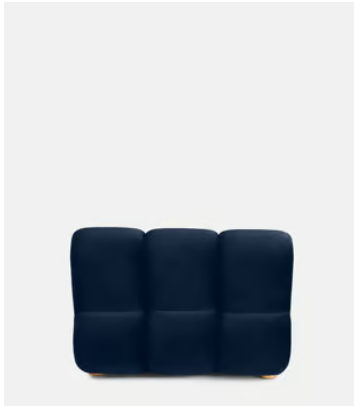

SOHO HOME

Noelle Sectional Sofa, Straight Module, Velvet Royal Blue, US

$3,495 Regular price

$2,971 Member price

A series of modular silhouettes in boucle upholstery designed to adapt to any living space.

Comprising straight and curved sections, the modular design of our Noelle sofa means it can adapt to your room, whether you want a social area or a space focused on relaxation. Inspired by the interiors of 180 House, it is fully upholstered in boucle that contrasts against pippy oak veneer sides.

Dimensions

Dimensions: H78.74 x W105.41 x D99.695cm / H31 x W42 x D39"

Weight: 52.6kg / 116lbs

Packaged dimensions: H85 x W111 x D106cm / H33.5 x W43.8 x D41.8"

Packaged weight: 65kg / 143.3lbs

Details

Assembly required: Yes

Composition: Frame: Engineered Hardwood. Feet: Oak. Filling: Foam with fiber. Fabric: 85% cotton, 15% polyester.

Fabric: 85% Cotton, 15% Polyester

Feet: Oak

Frame: Engineered Hardwood

Legs: Oak

Removable cushions: No

Removable legs: No

Seat depth: 22.8"

Seat height: 15.8"

Seat width: 41.5"

Spring count: 9

Care instructions: Professional upholstery cleaning

Available in 10 velvets

Rust

Lichen

Camel

Royal Blue

Porcelain

Mustard

Olive

Taupe

Antique Rose

Grey Blue

Available in 4 boucles

Natural

Pistachio

Coral

Kelp