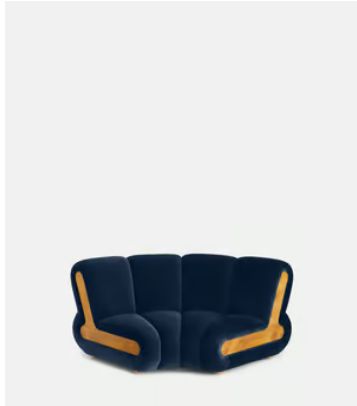

SOHO HOME

Noelle Sectional Sofa, Curved Module, Velvet Royal Blue, US

$3,795 Regular price

$3,226 Member price

A series of modular silhouettes in boucle upholstery designed to adapt to any living space.

Comprising straight and curved sections, the modular design of our Noelle sofa means it can adapt to your room, whether you want a social area or a space focused on relaxation. Inspired by the interiors of 180 House, it is fully upholstered in boucle that contrasts against pippy oak veneer sides.

Dimensions

Dimensions: H78.74 x W173.99 x D103.505cm / H31 x W69 x D41"

Weight: 67.6kg / 149lbs

Packaged dimensions: H85 x W180 x D109cm / H33.5 x W70.8 x D43"

Packaged weight: 84kg / 185.2lbs

Details

Assembly required: Yes

Composition: Frame: Engineered Hardwood. Feet: Oak. Filling: Foam with fiber. Fabric: 85% cotton, 15% polyester.

Fabric: 85% Cotton, 15% Polyester

Feet: Oak

Frame: Engineered Hardwood

Legs: Oak

Removable cushions: No

Removable legs: No

Seat depth: 22.8"

Seat height: 15.8"

Seat width: 22"

Spring count: 12

Care instructions: Professional upholstery cleaning

Available in 10 velvets

Rust

Lichen

Camel

Royal Blue

Porcelain

Mustard

Olive

Taupe

Antique Rose

Grey Blue

Available in 4 boucles

Natural

Pistachio

Coral

Kelp