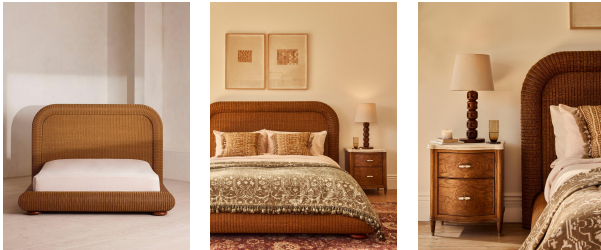

## Kaplan Bed, King, Us

\$3,395 Regular

\$2,886 Membership

### Sizes

Queen, King

### Product details

Our Kaplan bed combines modern design with traditional craftsmanship. Created with a low platform base, it's designed to take up less vertical space and lift the eye line, making the room feel bigger. Handwoven rattan details echo the natural artisan interiors of Soho Beach House Canouan. This bed also makes a feature of the back of the headboard in veneered mahogany wood, meaning it can float in the middle of a larger room if desired.