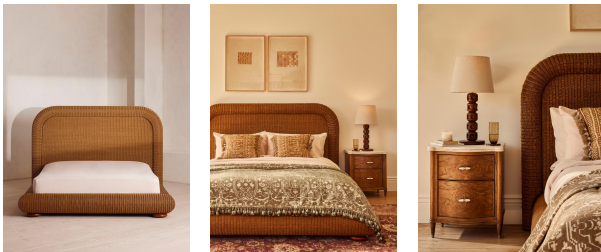

## Kaplan Bed, King, Us

\$3,395 Regular

\$2,886 Membership

### Sizes

Queen, King

### Product details

Our Kaplan bed combines modern design with traditional craftsmanship. Created with a low platform base, it's designed to take up less vertical space and lift the eye line, making the room feel bigger. Handwoven rattan details echo the natural artisan interiors of Soho Beach House Canouan. This bed also makes a feature of the back of the headboard in veneered mahogany wood, meaning it can float in the middle of a larger room if desired.