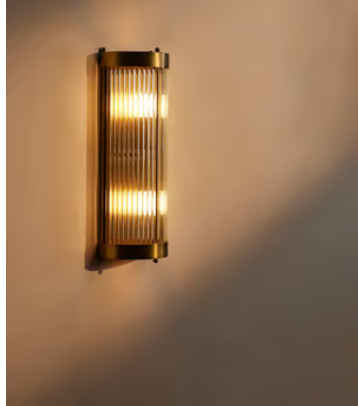

## Leonard Wall Light, US

**\$395** Regular price

**\$336** Member price

One of our most versatile styles, the Leonard is used for its flattering effect in our bedrooms, cinemas and spas. The open top and bottom cast dramatic patterns on the wall, while the translucent glass rods soften the light. The totem design fitting holds two bulbs, giving ample light throughout.