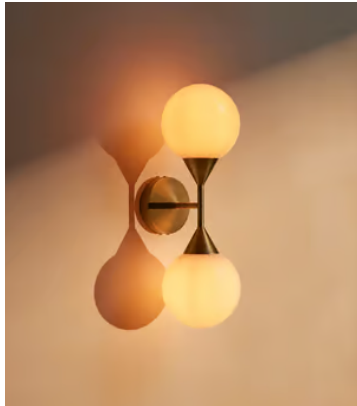

SOHO HOME

Spindle Wall Light, US

~~\$425~~ \$190 Regular price

~~\$361~~ \$152 Member price

The Spindle wall light is a structural piece that's bathroom safe, crafted plated antique brass with a white glass orb. Place it either side of a bathroom mirror or next to a sofa to recreate the ambient glow of the club spaces at White City House.

Dimensions

Dimensions: H46 x W15 x D19cm / H18.1 x W5.9 x D7.5"

Weight: 1kg / 2.2lbs

Packaged dimensions: H63 x W63 x D39cm / H24.8 x W24.8 x D15.4"

Packaged weight: 1kg / 2.2lbs

Details

Assembly required: Yes, specialist