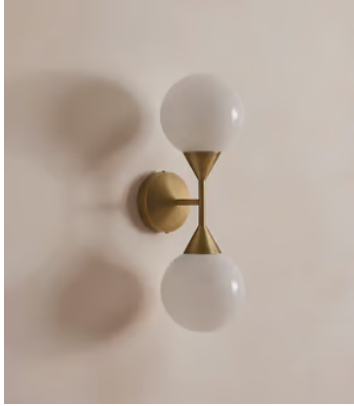

SOHO HOME

Spindle Wall Light, US

~~\$425~~ \$190 Regular price

~~\$361~~ \$152 Member price

The Spindle wall light is a structural piece that's bathroom safe, crafted plated antique brass with a white glass orb. Place it either side of a bathroom mirror or next to a sofa to recreate the ambient glow of the club spaces at White City House.

Dimensions

Dimensions: H46 x W15 x D19cm / H18.1 x W5.9 x D7.5"

Weight: 1kg / 2.2lbs

Packaged dimensions: H63 x W63 x D39cm / H24.8 x W24.8 x D15.4"

Packaged weight: 1kg / 2.2lbs

Details

Assembly required: Yes, specialist

Bulb required: 2 / E12 / 5W Maximum

Bulb style: Tala 4W Candle LED

Bulb(s) included: No

Dimmable: Yes, please consult a qualified electrician regarding compatible bulbs for your dimmer switch system

Electrician required: Yes

Fitting: IP44

Height adjustable: No

Material: Plated Brass and Glass

Voltage: 110-120V

Wall bracket: 4.3

Care instructions: Clean with a soft dry cloth only. Do not use polishing agents, harsh chemicals or abrasive cleaners as they may damage the finish. Always switch off the electricity supply before cleaning.