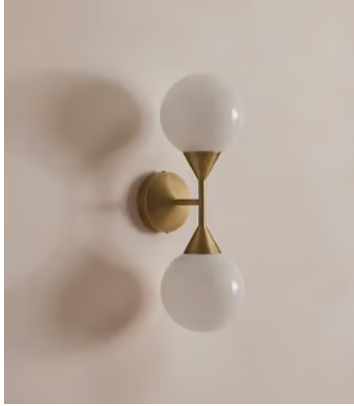

## Spindle Wall Light, US

~~\$425~~ \$190 Regular price

~~\$361~~ \$152 Member price

The Spindle wall light is a structural piece that's bathroom safe, crafted plated antique brass with a white glass orb. Place it either side of a bathroom mirror or next to a sofa to recreate the ambient glow of the club spaces at White City House.