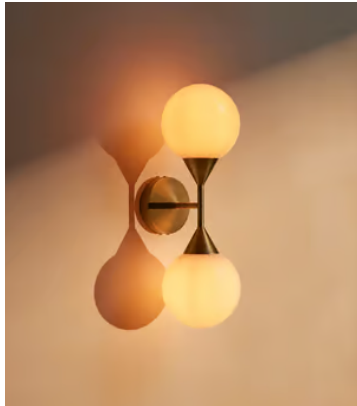

## Spindle Wall Light, US

~~\$425~~ \$190 Regular price

~~\$361~~ \$152 Member price

The Spindle wall light is a structural piece that's bathroom safe, crafted plated antique brass with a white glass orb. Place it either side of a bathroom mirror or next to a sofa to recreate the ambient glow of the club spaces at White City House.