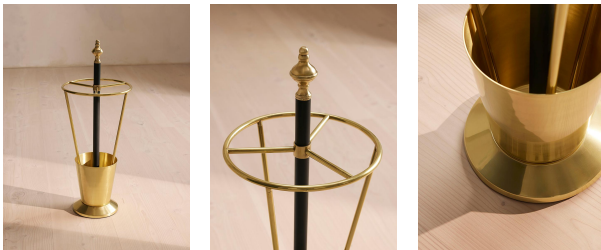

Casis Umbrella Stand

\$515 Regular

\$438 Membership

Product details

Our Casis umbrella stand is a classic design inspired by the interiors of Dean Street Townhouse. Two-tone brass is contrasted with blackened brass details with a decorative finial, while the solid angular base adds modern elegance to a traditional style.

Dimensions

Product dimensions: H34 x W34 x D87cm / H13.4 x W13.4 x D34.3"

Product weight: 7kg / 15.4lbs

Packaged or boxed dimensions: H82 x W43 x D44cm / H32.3 x W16.9 x D17.3"

Packaged or boxed weight: 7kg / 15.4lbs