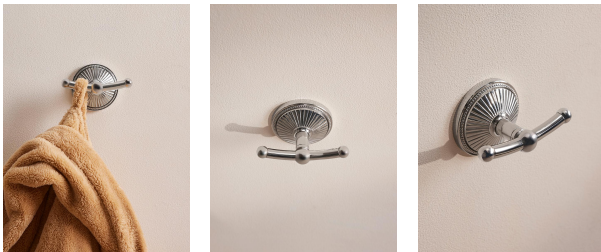

SOHO HOME

Charlton Nickel Double Hook

\$70 Regular

\$60 Membership

Product details

Inspired by the bathrooms at Soho House Paris, our Charlton range is a contemporary twist on vintage hardware. Designed in-house, it's crafted from high-shine nickel with a fluted shape and decorative edge detailing, drawing influences from antique Parisian candleholders. Pair with other pieces from the collection.

Dimensions

Product dimensions: H11.5 x W7 x D8cm / H4.5 x W2.8 x D3.1"

Product weight: 0.5kg / 1.1lbs

Packaged or boxed dimensions: H41 x W22 x D21cm / H16.1 x W8.7 x D8.3"

Packaged or boxed weight: 9kg / 19.8lbs

Details

Assembly required: No

Bathroom safe: Yes

Care instructions: Fragile, handle with care. Wipe with a damp cloth

Construction: Indoor

Material: Nickel

Wall fixtures included: Please note, our wall-mounted products do not include fixtures due to wall materials requiring different types of fixtures. If you are not sure which screws or fixtures are right for your wall please consult a professional.