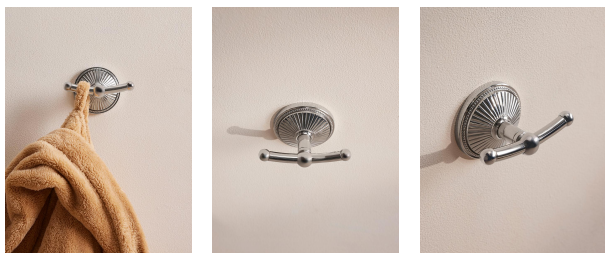

SOHO HOME

Charlton Nickel Double Hook

\$70 Regular

\$60 Membership

Product details

Inspired by the bathrooms at Soho House Paris, our Charlton range is a contemporary twist on vintage hardware. Designed in-house, it's crafted from high-shine nickel with a fluted shape and decorative edge detailing, drawing influences from antique Parisian candleholders. Pair with other pieces from the collection.

Dimensions

Product dimensions: H11.5 x W7 x D8cm / H4.5 x W2.8 x D3.1"

Product weight: 1kg / 2.2lbs

Packaged or boxed dimensions: H41 x W22 x D21cm / H16.1 x W8.7 x D8.3"

Packaged or boxed weight: 1kg / 2.2lbs

Details

Assembly required: No

Bathroom safe: Yes

Care instructions: Fragile, handle with care. Wipe with a damp cloth

Construction: Indoor

Material: Nickel

Wall fixtures included: Please note, our wall-mounted products do not include fixtures due to wall materials requiring different types of fixtures. If you are not sure which screws or fixtures are right for your wall please consult a professional.