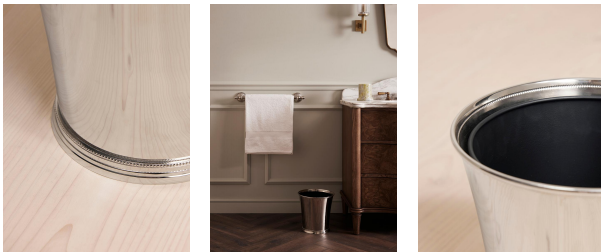

Charlton Nickel Bin

\$385 Regular

\$327 Membership

Product details

Inspired by the bathrooms at Soho House Paris, our Charlton range is a contemporary twist on vintage hardware. Designed in-house, it's crafted from high-shine nickel with a fluted shape and decorative edge detailing, drawing influences from antique Parisian candleholders. Pair with other pieces from the collection.

Dimensions

Product dimensions: H29 x W28.5 x D28.5cm / H11.4 x W11.2 x D11.2"

Product weight: 3kg / 6.6lbs

Packaged or boxed dimensions: H69 x W35 x D37cm / H27.2 x W13.8 x D14.6"

Packaged or boxed weight: 3kg / 6.6lbs