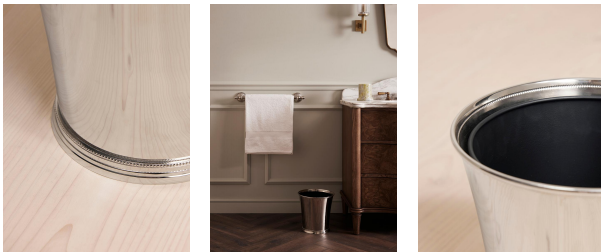

Charlton Nickel Bin

\$385 Regular

\$327 Membership

Product details

Inspired by the bathrooms at Soho House Paris, our Charlton range is a contemporary twist on vintage hardware. Designed in-house, it's crafted from high-shine nickel with a fluted shape and decorative edge detailing, drawing influences from antique Parisian candleholders. Pair with other pieces from the collection.

Dimensions

Product dimensions: H29 x W28.5 x D28.5cm / H11.4 x W11.2 x D11.2"

Product weight: 2.6kg / 5.7lbs

Packaged or boxed dimensions: H69 x W35 x D37cm / H27.2 x W13.8 x D14.6"

Packaged or boxed weight: 8kg / 17.6lbs