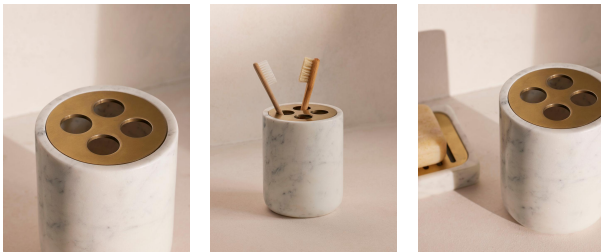

SOHO HOME

Thornton Carrara Marble Toothbrush Holder

\$75 Regular

\$64 Membership

Product details

Inspired by the marble finishes seen in Soho House Hong Kong, our Thornton bathroom range has been crafted from white Carrara marble with brushed brass detail. Natural variations and veining in the stone makes each of our pieces unique. Pair with the matching Thornton soap dish.

Dimensions

Product dimensions: H11.2 x W9.2 x D9.2cm / H4.4 x W3.6 x D3.6"

Product weight: 1.1kg / 2.4lbs

Packaged or boxed dimensions: H40 x W34 x D36cm / H15.7 x W13.4 x D14.2"

Packaged or boxed weight: 11kg / 24.3lbs