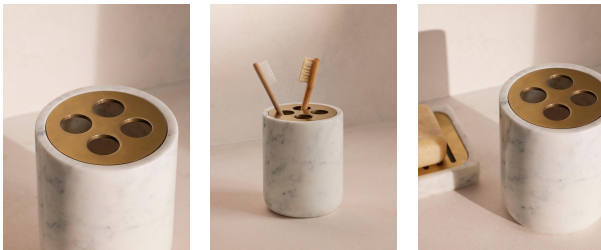

### Product details

Inspired by the marble finishes seen in Soho House Hong Kong, our Thornton bathroom range has been crafted from white Carrara marble with brushed brass detail. Natural variations and veining in the stone makes each of our pieces unique. Pair with the matching Thornton soap dish.

### Dimensions

Product dimensions: H11.2 x W9.2 x D9.2cm / H4.4 x W3.6 x D3.6"

Product weight: 1kg / 2.2lbs

Packaged or boxed dimensions: H40 x W34 x D36cm / H15.7 x W13.4 x D14.2"

Packaged or boxed weight: 1kg / 2.2lbs