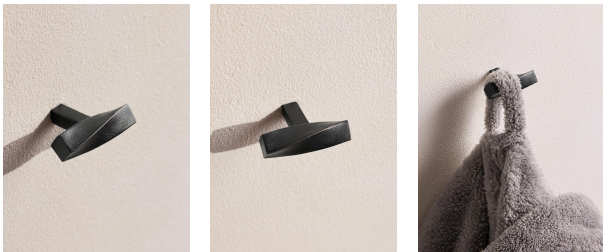

Radley Blackened Brass Handle

\$15 Regular

\$12 Membership

Product details

Our Radley bathroom hardware is inspired by the forged ironwork at Soho Farmhouse. A blackened brass rail with unique twisted detail echoes the House's traditional country-living aesthetic.

- Bathroom handle
- Part of the Radley bathroom range
- Blackened brass
- Unique twisted detail
- Inspired by the forged ironwork at Soho Farmhouse

Dimensions

Product dimensions: H5 x W1.5 x D4cm / H2 x W0.6 x D1.6"

Construction: Indoor

Material: Brass