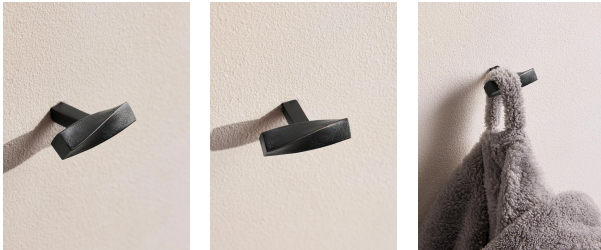

Radley Blackened Brass Handle

\$15 Regular

\$12 Membership

Product details

Our Radley bathroom hardware is inspired by the forged ironwork at Soho Farmhouse. A blackened brass rail with unique twisted detail echoes the House's traditional country-living aesthetic.

- Bathroom handle
- Part of the Radley bathroom range
- Blackened brass
- Unique twisted detail
- Inspired by the forged ironwork at Soho Farmhouse

Dimensions

Product dimensions: H5 x W1.5 x D4cm / H2 x W0.6 x D1.6"

Construction: Indoor

Material: Brass