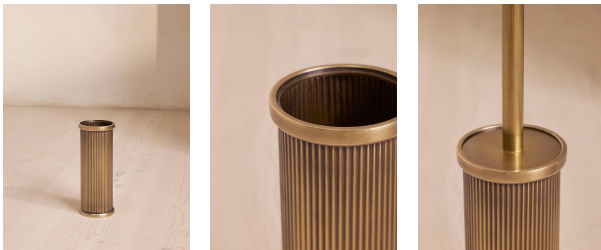

SOHO HOME

Mayfair Toilet Brush Holder

\$215 Regular

\$183 Membership

Product details

Designed in-house, our Mayfair bathroom accessories collection adds a sense of understated glamour in an antique brass finish with polished nickel plating. Inspired by Soho House Mexico City, the unique ribbed detail mimics the scalloped edge of the House's bathroom fixtures.

Dimensions

Product dimensions: H44.5 x W10 x D10cm / H17.5 x W4 x D4"

Product weight: 1kg / 2.2lbs

Packaged or boxed dimensions: H48 x W32 x D32cm / H18.9 x W12.6 x D12.6"

Packaged or boxed weight: 1kg / 2.2lbs