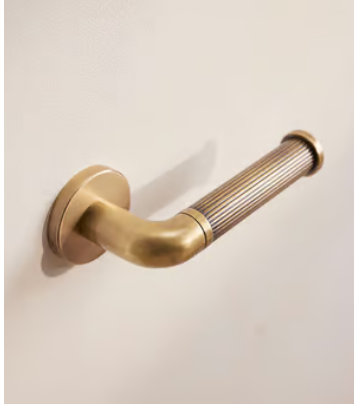

## Mayfair Toilet Roll Holder

**\$150** Regular price

**\$128** Member price

Designed in-house, our Mayfair bathroom accessories collection adds a sense of understated glamour in an antique brass finish with polished nickel plating. Inspired by Soho House Mexico City, the unique ribbed detail mimics the scalloped edge of the House's bathroom fixtures.