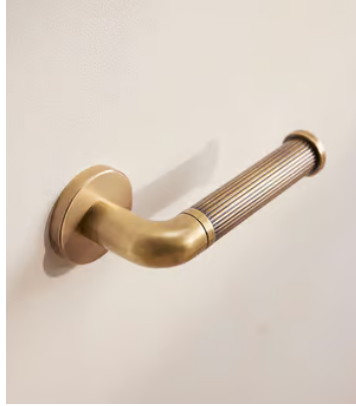

## Mayfair Toilet Roll Holder

**\$150** Regular price

**\$128** Member price

Designed in-house, our Mayfair bathroom accessories collection adds a sense of understated glamour in an antique brass finish with polished nickel plating. Inspired by Soho House Mexico City, the unique ribbed detail mimics the scalloped edge of the House's bathroom fixtures.