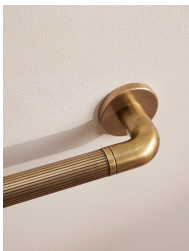

Details

Assembly required: No

Bathroom safe: Yes

Care instructions: Fragile, handle with care. Wipe with a damp cloth

Construction: Indoor

Material: Brass

Wall fixtures included: Please note, our wall-mounted products do not include fixtures due to wall materials requiring different types of fixtures. If you are not sure which screws or fixtures are right for your wall please consult a professional.