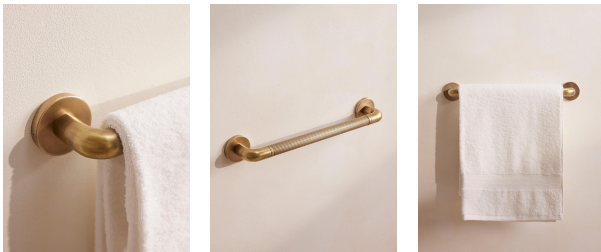

Details

Assembly required: No

Bathroom safe: Yes

Care instructions: Fragile, handle with care. Wipe with a damp cloth

Construction: Indoor

Material: Brass

Wall fixtures included: Please note, our wall-mounted products do not include fixtures due to wall materials requiring different types of fixtures. If you are not sure which screws or fixtures are right for your wall please consult a professional.