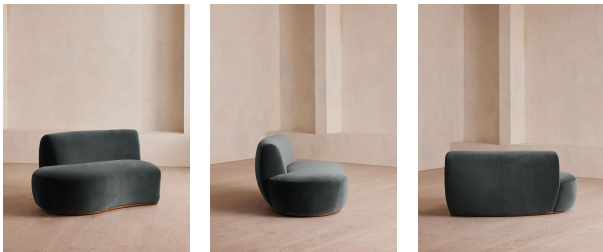

Dimensions

Product dimensions: H73.66 x W158.115 x D100.33cm
/ H29 x W62.3 x D39.5"

Product weight: 40.9kg / 90.2lbs

Packaged or boxed dimensions: H79 x W162 x D108cm
/ H31 x W63.8 x D42.5"

Packaged or boxed weight: 56.6kg / 124.8lbs