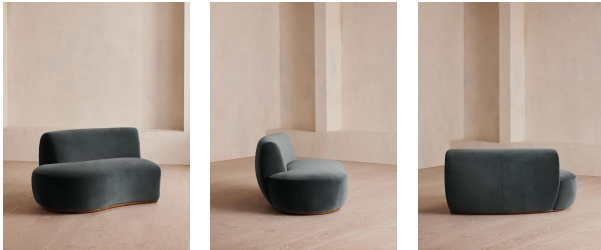

## Aline Serpentine Sectional Sofa, Left Section, Grey Blue Velvet, Us

\$2,195 Regular

\$1,866 Membership

### Dimensions

Product dimensions: H73.66 x W158.115 x D100.33cm  
/ H29 x W62.3 x D39.5"

Product weight: 40.9kg / 90.2lbs

Packaged or boxed dimensions: H79 x W162 x D108cm  
/ H31 x W63.8 x D42.5"

Packaged or boxed weight: 56.6kg / 124.8lbs