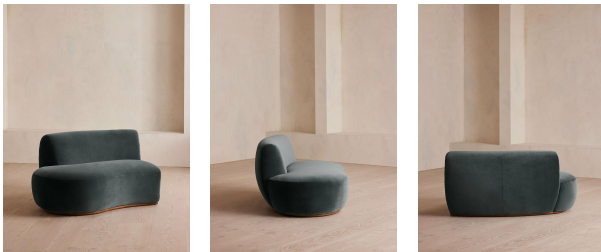

### Available in

-  Velvet Rust
-  Velvet Lichen
-  Velvet Camel
-  Velvet Royal Blue
-  Velvet Porcelain
-  Velvet Mustard
-  Velvet Olive
-  Velvet Taupe
-  Velvet Antique Rose
-  Velvet Grey Blue
-  Boucle Natural

### Dimensions

Product dimensions: H73.66 x W158.115 x D100.33cm  
/ H29 x W62.3 x D39.5"

Product weight: 40.9kg / 90.2lbs

Packaged or boxed dimensions: H79 x W162 x D108cm  
/ H31 x W63.8 x D42.5"

Packaged or boxed weight: 56.6kg / 124.8lbs