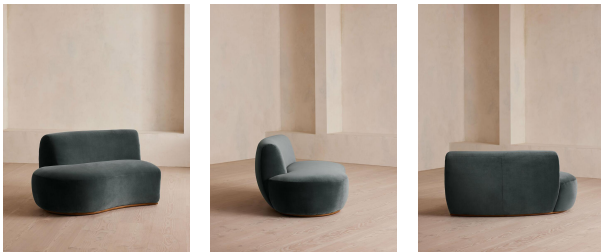

### Dimensions

Product dimensions: H73.66 x W158.115 x D100.33cm  
/ H29 x W62.3 x D39.5"

Product weight: 40.9kg / 90.2lbs

Packaged or boxed dimensions: H79 x W162 x D108cm  
/ H31 x W63.8 x D42.5"

Packaged or boxed weight: 56.6kg / 124.8lbs