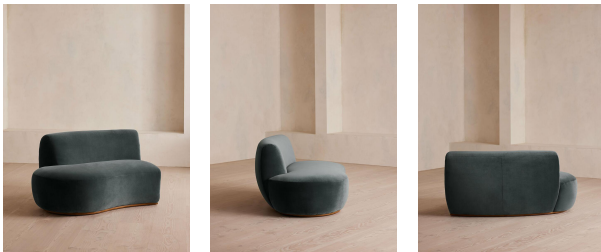

Dimensions

Product dimensions: H73.66 x W181.61 x D106.68cm /
H29 x W71.5 x D42"

Product weight: 51.4kg / 113.3lbs

Packaged or boxed dimensions: H79 x W112 x D192cm /
H31 x W44 x D75.5"

Packaged or boxed weight: 68.9kg / 151.9lbs