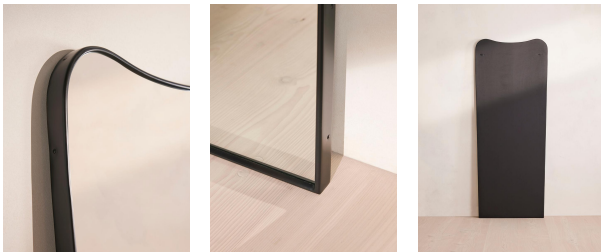

Details

Care instructions: Clean with a soft dry cloth only. Do not use polishing agents, harsh chemicals or abrasive cleaners as they may damage the finish.

Always switch off the electricity supply before cleaning.

Composition: Brass

Wall leaning only: No