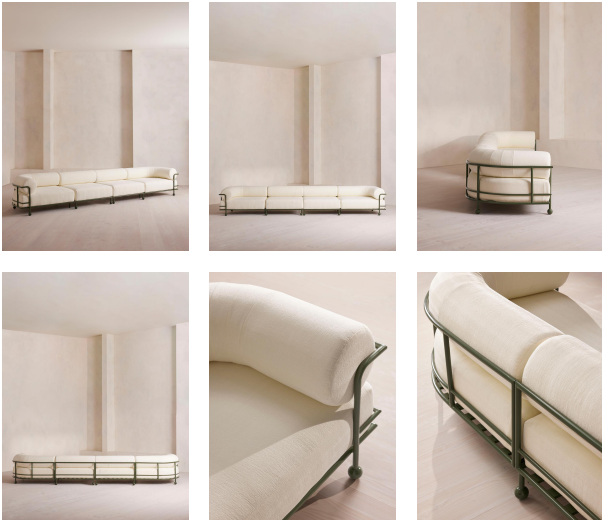

SOHO HOME

Gaspard Sofa, Five-seater Sofa, Off White, Us

\$13,995 Regular

\$11,896 Membership

Sizes

5 Seater

Product details

Our Gaspard outdoor sofa combines sectional elements for flexible seating options with a 70s-inspired design. A deep olive green aluminium frame wraps around bolster cushions and extra-deep seats, upholstered in a neutral woven fabric that's suitable for outdoor use.

Dimensions

Product dimensions: H71 x W444 x D100cm / H28 x W174.8 x D39.4"

Product weight: 114.7kg / 252.9lbs

Number of boxes: 4

Details

Arm height: 22.8"

Assembly required: Yes

Care instructions: Dust often using a clean, soft, dry and lint-free cloth. Blot

Composition: Frame: Stainless Steel, Filling:

Polyurethane Foam, Fabric: Maria Flora Ash, Off White (100% Acrylic)

Fabric: Pattern

Feet: Plastic Glide

Removable cushions: Yes

Removable legs: No

Seat depth: 25.2"