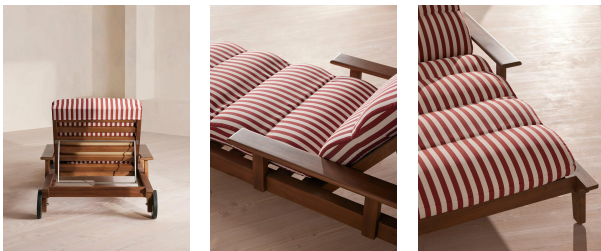

Dimensions

Product dimensions: H40 x W97 x D215cm / H16 x W38 x D84"

Product weight: 53kg / 116.8lbs

Number of boxes: 2