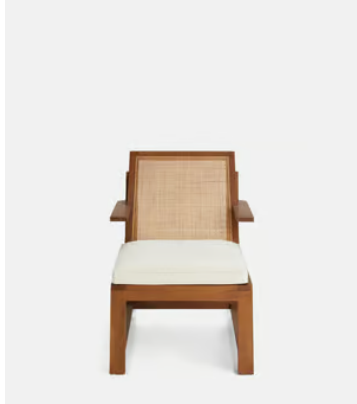

SOHO HOME

Nia Cane Chair, Linen, Natural, US

~~\$1,395~~ \$975 Regular price

~~\$1,186~~ \$780 Member price

A cane seat and back, antique brass details and an aged oak finish give our Nia chair a lived-in feel, while echoing the interiors of Soho House Hong Kong. Featuring a loose cushion upholstered in natural linen, this chair will make a stand-alone statement in any corner of the home.

Dimensions

Dimensions: H79 x W69 x D85cm / H31.1 x W27.2 x D33.5"

Weight: 13.5kg / 29.8lbs

Packaged dimensions: H84 x W75 x D90cm / H33.1 x W29.5 x D35.4"

Packaged weight: 19.5kg / 43lbs

Details

Composition: Frame: Oak; Filling: Fiber; Fabric Composition; 100% Linen

Fabric: 100% Linen

Frame: Oak

Removable cushions: Yes

Removable legs: No

Seat depth: 22.2"

Seat height: 17.8"

Seat width: 23.6"

Care instructions: Professional upholstery cleaning only