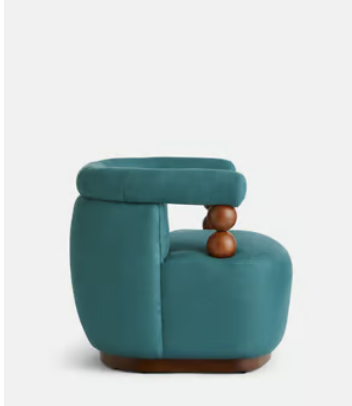

SOHO HOME

Limited Edition Bangkok Lounge Chair

\$2,695 Regular price

\$2,291 Member price

Part of our limited-edition Bangkok capsule collection, this lounge chair echoes the luscious surroundings inside and out of Soho House Bangkok, upholstered in Pierre Frey's blue Menerbes fabric. An irregular linen with a charm and appearance that is as unusual as it is original, Menerbes surprises with its energetic and authentic appearance. Solid oak details can be seen in the form of bobbin arms and a plinth base, while the curved roll top, lumbar support and soft padded foam seat offer supreme comfort when unwinding with a drink.

Dimensions

Dimensions: H68.6 x W76.8 x D78.1cm / H27 x W30.3 x D30.8"

Weight: 26.3kg / 58lbs

Packaged dimensions: H75 x W83 x D83cm / H29.5 x W32.8 x D32.8"

Packaged weight: 35kg / 77.2lbs

Details

Arm height: 27"

Composition: Frame; Engineered Hardwood, Feet; Birch. Fabric; 96% Linen, 4% Polyamide

Fabric: 96% Linen, 4% Polyamide

Frame: Engineered hardwood

Removable cushions: No

Removable legs: No

Seat depth: 21"

Seat height: 17.2"

Seat width: 20.2"

Spring count: 4