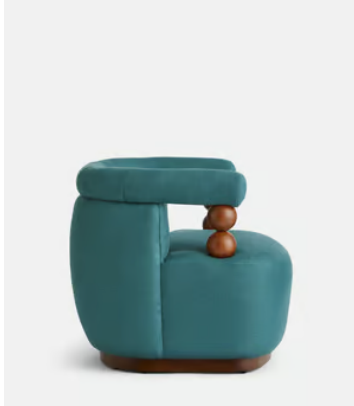

SOHO HOME

Limited Edition Bangkok Lounge Chair

\$2,695 Regular price

\$2,291 Member price

Part of our limited-edition Bangkok capsule collection, this lounge chair echoes the luscious surroundings inside and out of Soho House Bangkok, upholstered in Pierre Frey's blue Menerbes fabric. An irregular linen with a charm and appearance that is as unusual as it is original, Menerbes surprises with its energetic and authentic appearance. Solid oak details can be seen in the form of bobbin arms and a plinth base, while the curved roll top, lumbar support and soft padded foam seat offer supreme comfort when unwinding with a drink.

Dimensions

Product dimensions: H68.6 x W76.8 x D78.1cm / H27 x W30.3 x D30.8"

Product weight: 26.3kg / 58lbs

Packaged or boxed dimensions: H75 x W83 x D83cm / H29.5 x W32.8 x D32.8"

Packaged or boxed weight: 35kg / 77.2lbs

Details

Arm height: 27"

Composition: Frame; Engineered Hardwood, Feet; Birch. Fabric; 96% Linen, 4% Polyamide

Fabric: 96% Linen, 4% Polyamide

Frame: Engineered hardwood

Removable cushions: No

Removable legs: No

Seat depth: 21"

Seat height: 17.2"

Seat width: 20.2"

Spring count: 4