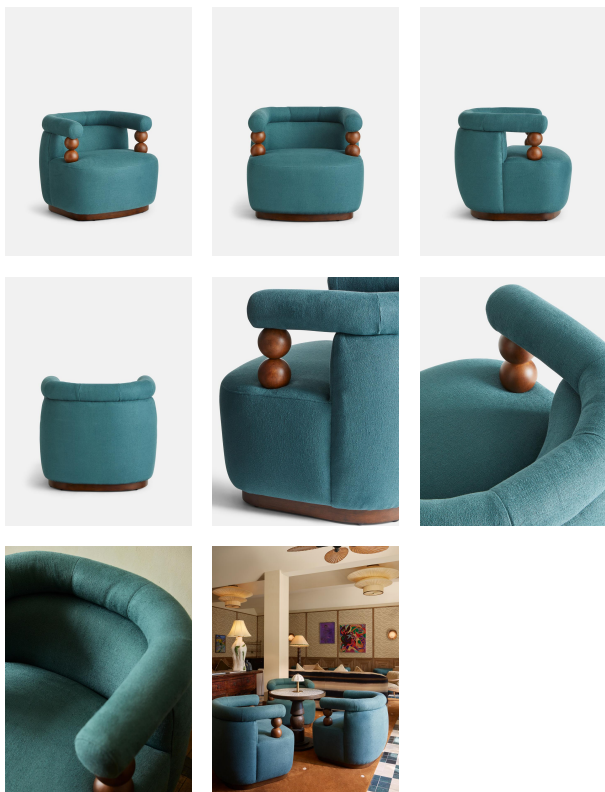

## Limited Edition Bangkok Lounge Chair

\$2,695 Regular

\$2,291 Membership

### Product details

Part of our limited-edition Bangkok capsule collection, this lounge chair echoes the luscious surroundings inside and out of Soho House Bangkok, upholstered in Pierre Frey's blue Menerbes fabric. An irregular linen with a charm and appearance that is as unusual as it is original, Menerbes surprises with its energetic and authentic appearance. Solid oak details can be seen in the form of bobbin arms and a plinth base, while the curved roll top, lumbar support and soft padded foam seat offer supreme comfort when unwinding with a drink.

### Dimensions

Product dimensions: H68.6 x W76.8 x D78.1cm / H27 x W30.3 x D30.8"

Product weight: 26.3kg / 58lbs

Packaged or boxed dimensions: H75 x W83 x D83cm / H29.5 x W32.8 x D32.8"

Packaged or boxed weight: 35kg / 77.2lbs

Seat depth: 21"

Seat height: 17.2"

Seat width: 20.2"

Spring count: 4