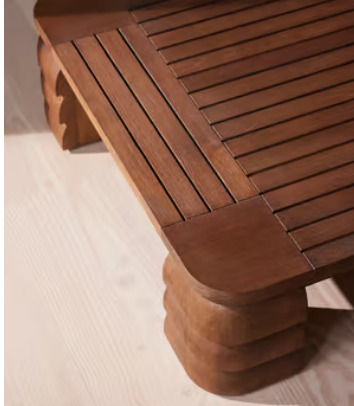

SOHO HOME

Lucca Coffee Table, Wirebrushed Stained Teak

\$2,195 Regular price

\$1,866 Member price

The Modernist shape of our Lucca coffee table echoes the architecture of Soho House Rome. Crafted from a dark stain solid teak, a square top rests on four stacked legs with smooth, rounded edges.

Clearance: 7.1"

Composition: Teak Wood

Feet: Plastic Glide

Removable legs: No

Suitable for outdoor use: Yes

Care instructions: Dust often using a clean, soft, dry and lint-free cloth. Blot spills immediately and wipe with a clean, damp, cloth. We do not recommend the use of chemical cleansers, abrasives or furniture polish. Cover when not in use.