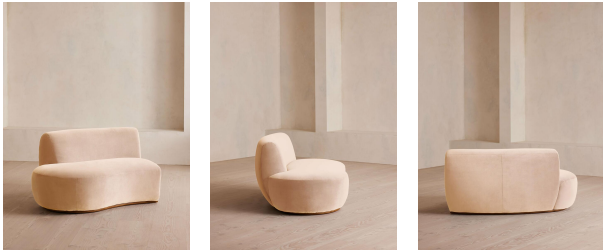

Aline Serpentine Sectional Sofa, Left Section, Porcelain Velvet, Us

£1,695

Regular

£1,441

Membership

Available in

-  Velvet Rust
-  Velvet Lichen
-  Velvet Camel
-  Velvet Royal Blue
-  Velvet Porcelain
-  Velvet Mustard
-  Velvet Olive
-  Velvet Taupe
-  Velvet Antique Rose
-  Velvet Grey Blue
-  Boucle Natural

Dimensions

Product dimensions: H73.66 x W158.115 x D100.33cm
/ H29 x W62.3 x D39.5"

Product weight: 40.9kg / 90.2lbs

Packaged or boxed dimensions: H79 x W162 x D108cm
/ H31 x W63.8 x D42.5"

Packaged or boxed weight: 56.6kg / 124.8lbs

Professional

cleaning recommended. Do not rub, as this could damage the

fabric

Composition: Frame: Engineered Hardwood. Filling: Foam with fiber. Feet: Beech. Fabric: 85% Cotton, 15% Polyester.

Fabric: 85% Cotton, 15% Polyester