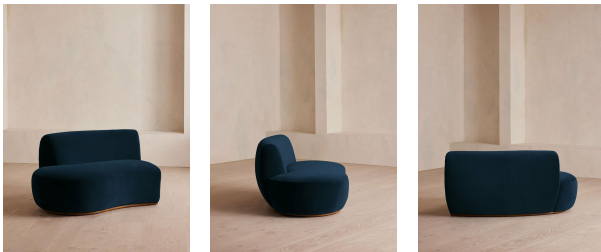

Aline Serpentine Sectional Sofa, Left Section, Royal Blue Velvet, Us

£1,695

Regular

£1,441

Membership

Available in

- Velvet Rust
- Velvet Lichen
- Velvet Camel
- Velvet Royal Blue
- Velvet Porcelain
- Velvet Mustard
- Velvet Olive
- Velvet Taupe
- Velvet Antique Rose
- Velvet Grey Blue
- Boucle Natural

Dimensions

Product dimensions: H73.66 x W158.115 x D100.33cm
/ H29 x W62.3 x D39.5"

Product weight: 40.9kg / 90.2lbs

Packaged or boxed dimensions: H79 x W162 x D108cm
/ H31 x W63.8 x D42.5"

Packaged or boxed weight: 56.6kg / 124.8lbs