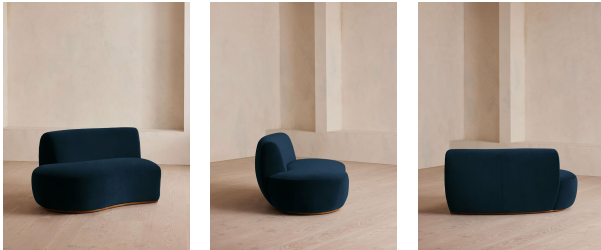

Aline Serpentine Sectional Sofa, Middle Section, Royal Blue Velvet, Us

£1,695

Regular

£1,441

Membership

Available in

- Velvet Rust
- Velvet Lichen
- Velvet Camel
- Velvet Royal Blue
- Velvet Porcelain
- Velvet Mustard
- Velvet Olive
- Velvet Taupe
- Velvet Antique Rose
- Velvet Grey Blue
- Boucle Natural

Dimensions

Product dimensions: H73.66 x W181.61 x D106.68cm /
H29 x W71.5 x D42"

Product weight: 51.4kg / 113.3lbs

Packaged or boxed dimensions: H79 x W112 x D192cm /
H31 x W44 x D75.5"

Packaged or boxed weight: 68.9kg / 151.9lbs