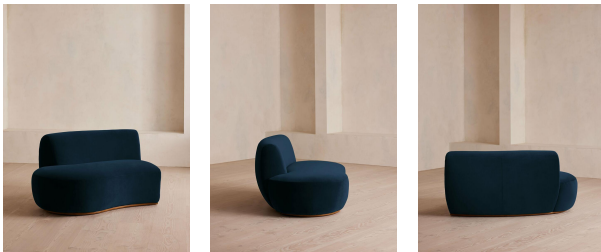

Aline Serpentine Sectional Sofa, Right Section, Royal Blue Velvet, Us

£1,695

Regular

£1,441

Membership

Available in

- Velvet Rust
- Velvet Lichen
- Velvet Camel
- Velvet Royal Blue
- Velvet Porcelain
- Velvet Mustard
- Velvet Olive
- Velvet Taupe
- Velvet Antique Rose
- Velvet Grey Blue
- Boucle Natural

Dimensions

Product dimensions: H73.66 x W158.115 x D100.33cm
/ H29 x W62.3 x D39.5"

Product weight: 40.9kg / 90.2lbs

Packaged or boxed dimensions: H79 x W162 x D108cm
/ H31 x W63.8 x D42.5"

Packaged or boxed weight: 56.6kg / 124.8lbs