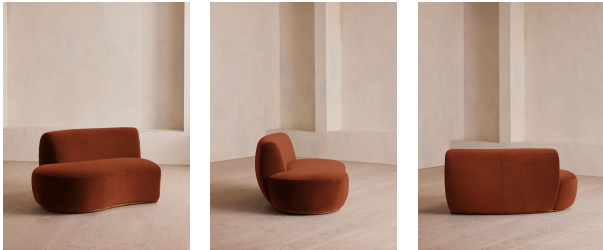

Dimensions

Product dimensions: H73.66 x W181.61 x D106.68cm /
H29 x W71.5 x D42"

Product weight: 51.4kg / 113.3lbs

Packaged or boxed dimensions: H79 x W112 x D192cm /
H31 x W44 x D75.5"

Packaged or boxed weight: 68.9kg / 151.9lbs