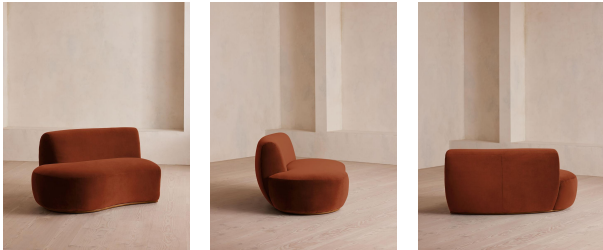

Aline Serpentine Sectional Sofa, Left Section, Rust Velvet, Us

\$2,195 Regular

\$1,866 Membership

Available in

- | | | | |
|---|---------------------|---|-------------------|
|  | Velvet Rust |  | Velvet Lichen |
|  | Velvet Camel |  | Velvet Royal Blue |
|  | Velvet Porcelain |  | Velvet Mustard |
|  | Velvet Olive |  | Velvet Taupe |
|  | Velvet Antique Rose |  | Velvet Grey Blue |
|  | Boucle Natural | | |

Dimensions

Product dimensions: H73.66 x W158.115 x D100.33cm
/ H29 x W62.3 x D39.5"

Product weight: 40.9kg / 90.2lbs

Packaged or boxed dimensions: H79 x W162 x D108cm
/ H31 x W63.8 x D42.5"

Packaged or boxed weight: 56.6kg / 124.8lbs