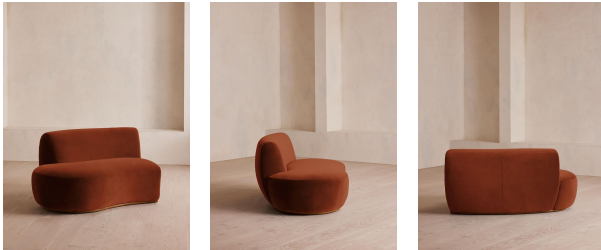

Feet: Beech

Frame: Engineered hardwood

Removable cushions: No

Removable legs: No

Seat depth: 26"

Seat height: 16.8"

Seat width: 52"

Spring count: 12

Aline Serpentine Sectional Sofa, Right Section, Rust Velvet, Us

\$2,195 Regular

\$1,866 Membership

Available in

- | | | | |
|---|---------------------|---|-------------------|
|  | Velvet Rust |  | Velvet Lichen |
|  | Velvet Camel |  | Velvet Royal Blue |
|  | Velvet Porcelain |  | Velvet Mustard |
|  | Velvet Olive |  | Velvet Taupe |
|  | Velvet Antique Rose |  | Velvet Grey Blue |
|  | Boucle Natural | | |