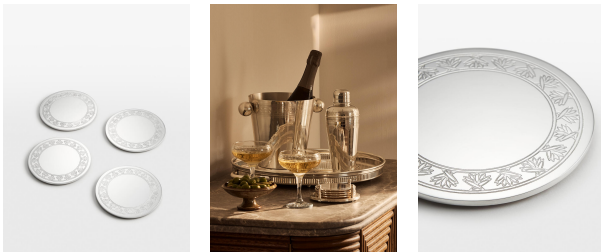

Rochester Engraved Silver Coasters, Set Of Four

£125 Regular

£106 Membership

Product details

An elegant addition to your at-home bar or cart, this set of Rochester coasters are silver plated and designed with vintage-inspired etchings, looking to the antique furnishings at Soho House 76 Dean Street. Use to serve your cocktails the Soho House way when guests come to visit.

- Set of four coasters
- Part of our Rochester range
- Vintage-inspired etched detail
- Silver plated
- Inspired by Soho House 76 Dean Street

Dimensions

Product dimensions: H4 x W13 x D13cm / H2 x W5 x D5"