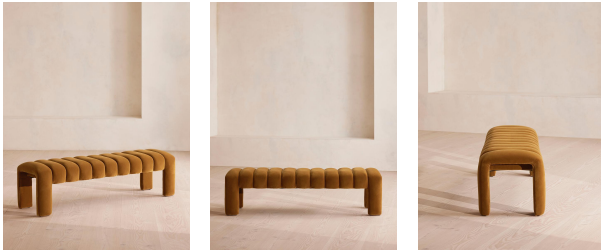

Willis Bench, Velvet, Mustard, Us

\$1,695 Regular

\$1,441 Membership

Available in

	Velvet Rust		Velvet Lichen
	Velvet Camel		Velvet Royal Blue
	Velvet Porcelain		Velvet Mustard
	Velvet Olive		Velvet Taupe
	Velvet Antique Rose		Velvet Grey Blue

Product details

Our Willis bench adds a touch of vintage-inspired glamor to any interiors scheme with channeled seat detail and soft, velvet upholstery for a textural finish. Inspired by Holloway House, this piece is ideal for placing in an entrance, living room or at the end of the bed.

Dimensions

Product dimensions: H44 x W161 x D44cm / H17 x W63 x D17"

Product weight: 21kg / 46.3lbs

Details

Assembled size: H17 x W63 x D17 inch

Care instructions: Professional upholstery cleaning

Composition: Frame: Birch and engineered hardwood.

Legs: Stainless Steel. Fabric: 85% Cotton, 15% Polyester

Fabric: 85% Cotton 15% Polyester

Frame: Birch and engineered hardwood

Removable cushions: No

Removable legs: No

Seat depth: 17.3"

Seat height: 17.3"

Seat width: 63.4"