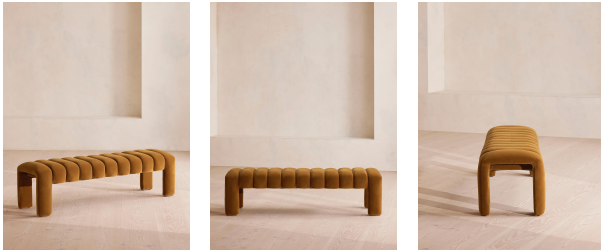

## Willis Bench, Velvet, Mustard, Us

\$1,695 Regular

\$1,441 Membership

### Product details

Our Willis bench adds a touch of vintage-inspired glamor to any interiors scheme with channeled seat detail and soft, velvet upholstery for a textural finish. Inspired by Holloway House, this piece is ideal for placing in an entrance, living room or at the end of the bed.

### Details

Assembled size: H17 x W63 x D17 inch

Care instructions: Professional upholstery cleaning

Composition: Frame: Birch and engineered hardwood.

Legs: Stainless Steel. Fabric: 85% Cotton, 15% Polyester

Fabric: 85% Cotton 15% Polyester

Frame: Birch and engineered hardwood

Removable cushions: No

Removable legs: No

Seat depth: 17.3"

Seat height: 17.3"

Seat width: 63.4"