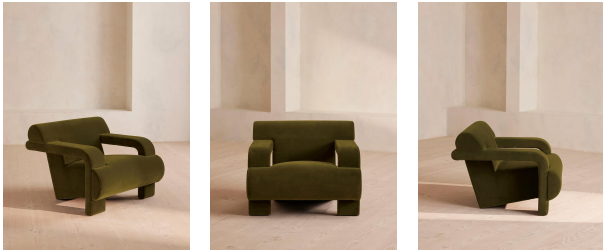

Humphrey Armchair, Velvet, Olive, Us

£1,495

Regular

£1,271

Membership

Available in

Olive

Grey Blue

Product details

The sculptural formation of our Humphrey armchair is designed to create a stand-alone statement in your living space, while echoing the interiors of Soho House Rome. Upholstered in olive green velvet, place in a corner of the living room and sink into its undulating curves.

- Statement armchair
- Sculptural formation
- Upholstered in olive cotton velvet
- Inspired by Soho House Rome

Dimensions

Product dimensions: H70 x W91 x D94cm / H27.5 x W35.8 x D37.1"

Product weight: 27kg / 59.5lbs

Packaged or boxed dimensions: H76 x W97 x D101cm / H29.9 x W38.2 x D39.6"

Packaged or boxed weight: 38kg / 83.8lbs

Details

Arm height: 22"

Assembly required: No

Care instructions: Professional upholstery cleaning only