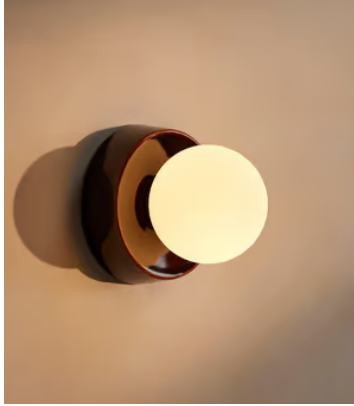

SOHO HOME

Sophia Wall Light, Brown, US

\$275 Regular price

\$234 Member price

Suitable for every space in the home, including the bathroom, our Sophia wall light draws inspiration from Soho House Stockholm. Using opaque glass for a soft and flattering light, its globe design sits on a glazed ceramic base with antique brass detailing. Place either side of a mirror or bedside.

Dimensions

Dimensions: H21 x W21 x D14cm / H8.3 x W8.3 x D5.5"

Weight: 1kg / 2.2lbs

Packaged dimensions: H53 x W33 x D33cm / H20.9 x W13 x D13"

Packaged weight: 1kg / 2.2lbs

Details

Assembly required: Yes, specialist