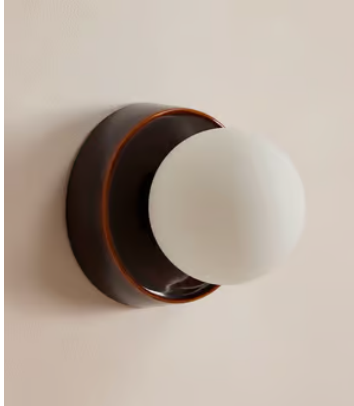

SOHO HOME

Sophia Wall Light, Brown, US

\$275 Regular price

\$234 Member price

Suitable for every space in the home, including the bathroom, our Sophia wall light draws inspiration from Soho House Stockholm. Using opaque glass for a soft and flattering light, its globe design sits on a glazed ceramic base with antique brass detailing. Place either side of a mirror or bedside.

Dimensions

Dimensions: H21 x W21 x D14cm / H8.3 x W8.3 x D5.5"

Weight: 1kg / 2.2lbs

Packaged dimensions: H53 x W33 x D33cm / H20.9 x W13 x D13"

Packaged weight: 1kg / 2.2lbs

Details

Assembly required: Yes, specialist

Bulb required: 1 / E12 / 4W Maximum

Bulb style: Tala 3W Pluto LED

Bulb(s) included: No

Dimmable: Yes, please consult a qualified electrician regarding compatible bulbs for your dimmer switch system

Electrician required: Yes