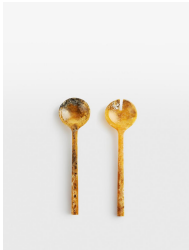

## Henrietta Salad Servers, Set Of Two

\$59 Regular

\$50 Membership

### Product details

Serve up salads the Soho House way with our Henrietta servers, inspired by our very own 180 House. Sculpted from resin with an iridescent finish, no two are the same due to the natural variations of the material, making them a unique addition to your dining collection.