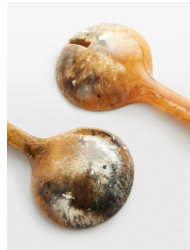

SOHO HOME

Henrietta Salad Servers, Set Of Two

$59 Regular

$50 Membership

Product details

Serve up salads the Soho House way with our Henrietta servers, inspired by our very own 180 House. Sculpted from resin with an iridescent finish, no two are the same due to the natural variations of the material, making them a unique addition to your dining collection.

Dimensions

Product dimensions: H30 x W5 x D2cm / H12 x W2 x D1"

Product weight: 2kg / 4.4lbs

Packaged or boxed weight: 2kg / 4.4lbs

Details

Assembly required: No

Care instructions: Hand Wash Only

Composition: Resin

Dishwasher safe: No

Material: Resin

Microwave safe: No

Oven safe: No