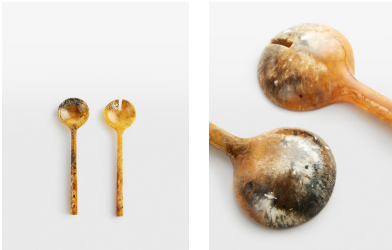

SOHO HOME

Henrietta Salad Servers, Set Of Two

£45

Regular

£38

Membership

Product details

Serve up salads the Soho House way with our Henrietta servers, inspired by our very own 180 House. Sculpted from resin with an iridescent finish, no two are the same due to the natural variations of the material, making them a unique addition to your dining collection.

- Set of two salad servers
- Iridescent resin
- Natural variations, so no two are the same
- Inspired by 180 House

Dimensions

Product dimensions: H30 x W5 x D2cm / H12 x W2 x D1"

Product weight: 0.95kg / 2.1lbs