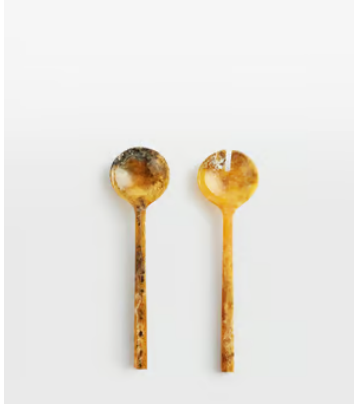

## Henrietta Salad Servers, Set of Two

**\$59** Regular price

**\$50** Member price

Serve up salads the Soho House way with our Henrietta servers, inspired by our very own 180 House. Sculpted from resin with an iridescent finish, no two are the same due to the natural variations of the material, making them a unique addition to your dining collection.