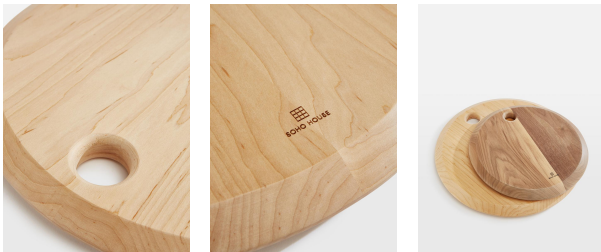

SOHO HOME

Kinkell Maple Wooden Board, Large

\$165 Regular

\$132 Membership

Product details

This large Kinkell board has been carved from a solid maple wood, with natural variations for a one-of-a-kind piece. Ideal for serving a selection of cheeses, bread and crackers, its organic, round shape reflects the textures and forms seen throughout Soho Roc House, with a hole to hang above the kitchen sideboard once used.

Dimensions

Product dimensions: H3 x W45 x D3cm / H1 x W18 x D1"

Product weight: 3kg / 6.6lbs

Packaged or boxed weight: 3kg / 6.6lbs

Details

Care instructions: Hand wash with running water

Composition: Maple