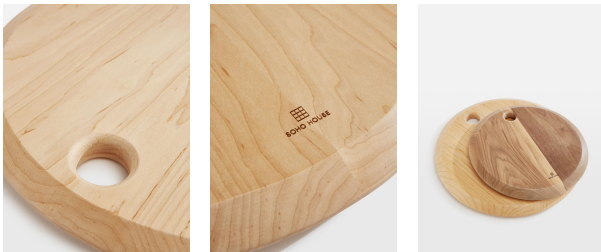

## Kinkell Maple Wooden Board, Large

\$165 Regular

\$132 Membership

### Product details

This large Kinkell board has been carved from a solid maple wood, with natural variations for a one-of-a-kind piece. Ideal for serving a selection of cheeses, bread and crackers, its organic, round shape reflects the textures and forms seen throughout Soho Roc House, with a hole to hang above the kitchen sideboard once used.

### Dimensions

Product dimensions: H3 x W45 x D3cm / H1 x W18 x D1"

Product weight: 3kg / 6.6lbs

Packaged or boxed weight: 3kg / 6.6lbs