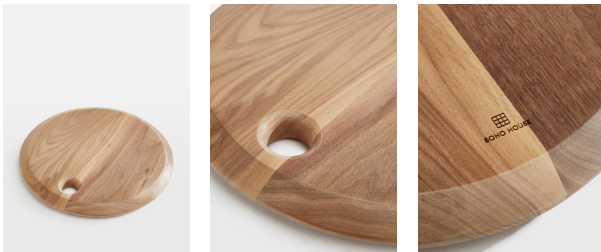

Kinkell Dark Walnut Wooden Board, Medium

£110 Regular

£88 Membership

Product details

This medium Kinkell board has been carved from a solid dark walnut wood, with natural variations for a one-of-a-kind piece. Ideal for serving a selection of cheeses, bread and crackers, its organic, round shape reflects the textures and forms seen throughout Soho Roc House, with a hole to hang above the kitchen sideboard once used.

- Medium wooden serving board
- Solid dark walnut wood
- Organic, round shape
- Natural variation for a one-of-a-kind finish
- Engraved with the Soho House logo
- Inspired by Soho Roc House

Dimensions

Product dimensions: H3 x W35 x D3cm / H1 x W14 x D1"