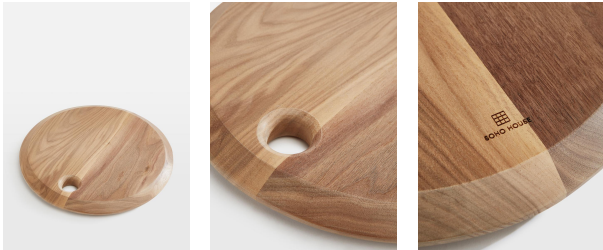

SOHO HOME

Kinkell Dark Walnut Wooden Board, Medium

\$140 Regular

\$112 Membership

Product details

This medium Kinkell board has been carved from a solid dark walnut wood, with natural variations for a one-of-a-kind piece. Ideal for serving a selection of cheeses, bread and crackers, its organic, round shape reflects the textures and forms seen throughout Soho Roc House, with a hole to hang above the kitchen sideboard once used.

Dimensions

Product dimensions: H3 x W35 x D3cm / H1 x W14 x D1"

Product weight: 2kg / 4.4lbs

Packaged or boxed weight: 2kg / 4.4lbs

Details

Care instructions: Hand wash with running water

Composition: Walnut