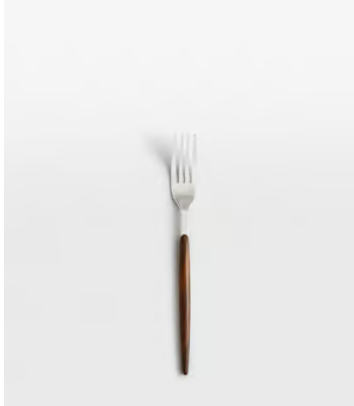

SOHO HOME

Amsterdam Cutlery, Set of 24

\$140 Regular price

\$119 Member price

Ideal for everyday use, our Amsterdam cutlery set comprises of 24 pieces. Inspired by the 1970s design aesthetic of 180 House, each piece has a slender, elegant shape in walnut veneer and stainless steel to elevate any dining experience, whether you're cooking for the family or entertaining guests.

Dimensions

Dimensions: H26 x W14 x D7cm / H10 x W5 x D3"

Weight: 13kg / 28.7lbs

Packaged weight: 13kg / 28.7lbs

Details

Composition: Wood and steel

Dishwasher safe: No

Material: Wood and Steel