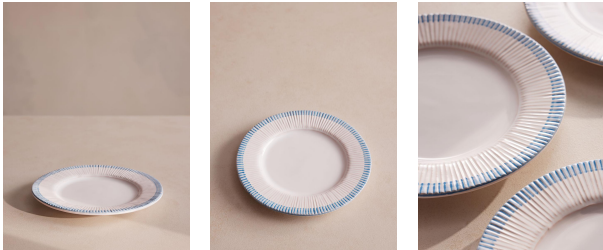

## Claudine Side Plate, Set Of Four

\$125 Regular

\$106 Membership

### Product details

Our Claudine tableware is typical of French brocante-style crockery, with an eye-catching bright blue rim as a nod to classic French design. This is achieved through hand-painting the ceramic, which allows the colour to run through the ridges and create its unique pattern. Crafted by a set of skilled artisans in the countryside just outside Florence, each piece has a chunky, weighty feel to create a table display that you would find in Soho Farmhouse.