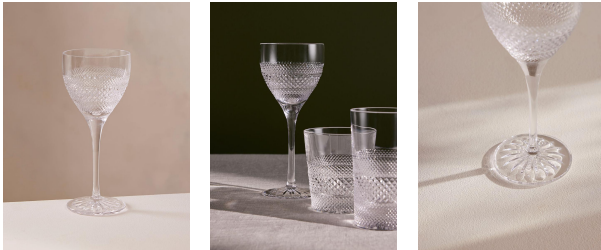

SOHO HOME

Huxley Cut Crystal Red Wine Glass, Set Of Four

\$290 Regular

\$232 Membership

Available in

Red Wine Glass, White Wine Glass

Product details

Our Huxley crystal glassware has been crafted to elevate your drinking experience. The intricate design is inspired by Little House Mayfair as well as classic Regency-era design, with attention spent on every piece by a set of skilled craftspeople in Slovenia. Each glass is cut, polished and finished by hand to achieve brilliant clarity and sparkle, with a satisfying weighty feel. Featured is this set of four red wine glasses to add to your at-home bar.

Dimensions

Product dimensions: H21 x W9 x D9cm / H8 x W4 x D4"

Packaged or boxed dimensions: H59 x W40 x D25cm / H23.2 x W15.7 x D10"

Packaged or boxed weight: 7.841kg / 17.3lbs

Details

Assembly required: No