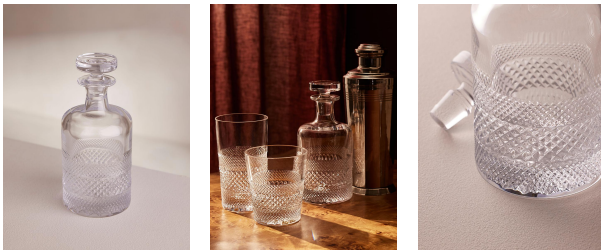

SOHO HOME

Huxley Cut Crystal Decanter, Small

\$244 Regular

\$195 Membership

Sizes

Small, Large

Product details

Our Huxley crystal glassware has been crafted to elevate your drinking experience. The intricate design is inspired by Little House Mayfair as well as classic Regency-era design, with attention spent on every piece by a set of skilled craftspeople in Slovenia. Each glass is cut, polished and finished by hand to achieve brilliant clarity and sparkle, with a satisfying weighty feel. Featured is this small decanter to add to your at-home bar.

Dimensions

Product dimensions: H18 x W9 x D9cm / H7 x W3 x D3"

Product weight: 1kg / 2.2lbs

Packaged or boxed dimensions: H30 x W20 x D26cm / H11.7 x W8 x D10.1"

Packaged or boxed weight: 1kg / 2.2lbs

Details