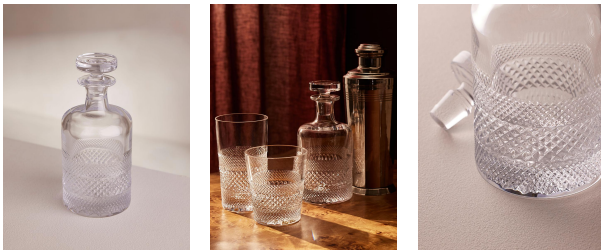

## Huxley Cut Crystal Decanter, Small

\$325 Regular

\$276 Membership

### Sizes

Small, Large

### Product details

Our Huxley crystal glassware has been crafted to elevate your drinking experience. The intricate design is inspired by Little House Mayfair as well as classic Regency-era design, with attention spent on every piece by a set of skilled craftspeople in Slovenia. Each glass is cut, polished and finished by hand to achieve brilliant clarity and sparkle, with a satisfying weighty feel. Featured is this small decanter to add to your at-home bar.